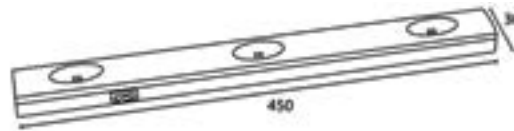

Dimension measurements in Millimetres

W - White | WW - Warm White | DL - Daylight | B - Blue | R - Red | G - Green | P - Pink

LED INDOOR FIXTURE	Wattage	Height	Width	Base	Lumens	Light Color	Fig
SLEDIF105-2X5W LED SPOTRON LED WALL LITE WARM WHIT	2X5W	110	240	-	900	WW	1
SLEDIF106-18W LED FLIPPER WALL LITE WARM WHITE	18W	120	310	-	1620	WW	2
SLEDIF016-3X1W LED AMTRET WALL LITE-WHITE	3X1W	30	460	-	270	W	3
SLEDIF017-3X1W LED AMTRET WALL LITE-W.W	3X1W	30	460	-	270	WW	3
SLEDIF018-3X1W LED TRITRET WALL LITE-WHITE	3X1W	30	460	-	270	W	3
SLEDIF019-3X1W LED TRITRET WALL LITE-W.W	3X1W	30	460	-	270	WW	3