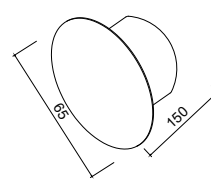

Dimension measurements in Millimetres

W - White | WW - Warm White | DL - Daylight | B - Blue | R - Red | G - Green | P - Pink

LED OUTDOOR FIXTURE	Wattage	Height	Width	Depth	Lumens	IP	Light Color	Fig
SLEDOF186-20W LED OUTDOOR CEILING LAMP WARM	20W	240	240	45	1800	44	WW	1
SLEDOF187-7W LED KYRO WALL LAMP WARM	7W		85	220	630	44	WW	2
SLEDOF188-5W LED ONE WAY LIGHTER WARM	5W	75	105		450	44	WW	3
SLEDOF189-2X5W LED UP DOWN LIGHTER WARM	2X5W		75	200	900	44	WW	4
SLEDOF190-7W LED INTERCHANGABLE WALL LITE WARM	7W		Dia 150	65	630	44	WW	5
SLEDOF191-8W LED CRESTLINE OUTDOOR WALL LITE	8W		200	120	720	44	WW	6