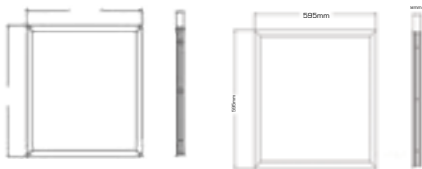

Dimension measurements in Millimetres

W - White | WW - Warm White | DL - Daylight | B - Blue | R - Red | G - Green | P - Pink

LED PANEL FIXTURES

LED PANEL FIXTURES	Wattage	Height	Width	Base	Lumens	Light Color	Fig
SLEDPNL016--40W LED 2X2 ARMSTRONG PANEL-WHITE	40W	8	600	595	4000	W	1
SLEDPNL017--40W LED 2X2 ARMSTRONG PANEL-W.W	40W	8	600	595	4000	WW	1
SLEDPNL1034-40W LED 2X2 ARMSTRONG PANEL DAYLIGHT	40W	8	600	595	4000	DL	1
SLEDPNL1032-48W LED 2X2 ARMSTRONG PANEL WHITE	48W	10	600	595	4800	W	1
SLEDPNL1033-80W LED 4X2 ARMSTRONG PANEL WHITE	80W	10	1200	1190X595	8000	W	2
SLEDPNL1028-30W LED (300MM) RD SURFACE PANEL WHITE	30W	35	300	-	2400	W	3
SLEDPNL1029-30W LED (300MM) RD SURFACE PANEL W/W	30W	35	300	-	2400	WW	3
SLEDPNL1030-30W LED (300X300MM) SQ SURF PANEL WHIT	30W	35	300	-	2400	W	4
SLEDPNL1031-30W LED (300X300MM) SQ SURF PANEL W/W	30W	35	300	-	2400	WW	4
SLEDPNL1035-40W ECO LED 2X2 PANEL WARM WHITE	40W	8	600	595	3200	WW	5
SLEDPNL1036-40W ECO LED 2X2 PANEL WHITE	40W	8	600	595	3200	W	5
SLEDPNL1037-2X2 40W LED CLEANROOM FIXTURE WHITE	40W	8	600	595	3200	W	5
SLEDPNL1040-40W 1X4FT LED PANEL WHITE	40W	12	1200X300	1200X300	3200	W	2