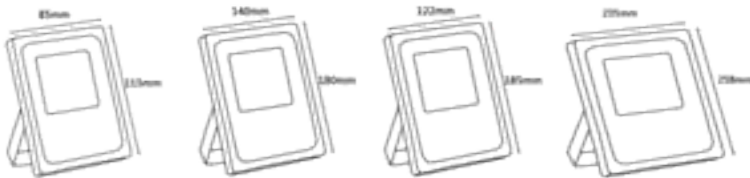

Dimension measurements in Millimetres

W - White | WW - Warm White | DL - Daylight | B - Blue | R - Red | G - Green | P - Pink

LED ECLASS FLOOD LITE

LED ECLASS FLOOD LITE	Wattage	Height	Width	Base	Lumens	Light Color	Fig
SLFLE001-10W LED FLOOD ECLASS WHITE	10W	115	85		900	W	1
SLFLE005-10W LED ECLASS FLOOD WARM	10W	115	85		900	WW	1
SLFLE002-20W LED FLOOD ECLASS WHITE	20W	180	140		1800	W	2
SLFLE006-20W LED ECLASS FLOOD WARM	20W	180	140		1800	WW	2
SLFLE003-30W LED FLOOD ECLASS WHITE	30W	185	122		2700	W	3
SLFLE007-30W LED ECLASS FLOOD WARM	30W	185	122		27000	WW	3
SLFLE004-50W LED FLOOD ECLASS WHITE	50W	258	235		4500	W	4