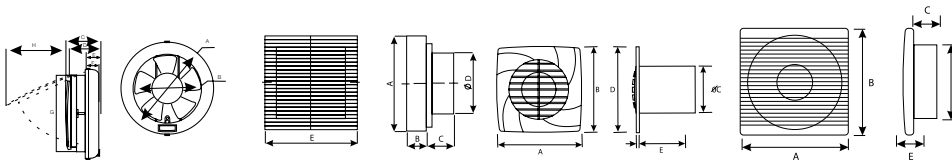

Dimension measurements in Millimetres

W - White | WW - Warm White | DL - Daylight | B - Blue | R - Red | G - Green | P - Pink

PLASTIC EXHAUST FANS	V-AC	WATTAGE	CURRENT (mA)	NOISE (dBA)	AIR FLOW (CFM)	Fig
6" AC /1520 Round	220V 50HZ	19W	86	39	220	1
EC 6" 1530 Auto	220V 50HZ	25W	140	43	300	2
4" EC 1010A	220V 50HZ	15W	80	40	100	3
6" EC 1530A	220V 50HZ	25W	140	43	300	3
4" EFN / 1009	220V 50HZ	50W	80	33	100	4
6" EFN / 1530	220V 50HZ	25W	140	37	300	4
4" EF 1009	220V 50HZ	15W	80	45	90	5
6" EF 1530	220V 50HZ	25W	140	45	290	5

ITEM CODE WITH NAME	MODEL	A	B	C	D	E	F	G	H	FIG.NO
FAC 1520 Round with Pull Code Switch, Window / Wall Mounting	6" AC	210	150	80	72	35	32	180	142	1
FEC 1530 Double Side Shutter Type (Ceiling/Window/Wall)	EC6"	208	52	73	149	208	64	-	-	2
FEC 1010 Double Side Shutter Type (Ceiling/Window/Wall)	EC 4"	149	48	54	97	149	110	-	-	3
FEC 1530 Front Shutter Automatic (Solenoid Valve)	EC6" A	208	52	73	149	208	64	-	-	3
FEFN 1009 Single Side Grill Type (Ceiling/Window/Wall)	EF-N 4"	158	158	55	98	21	-	-	-	4
FEFN 1530 Single Side Grill Type (Ceiling/Window/Wall)	EF-N 6"	210	210	68	148	21	-	-	-	4
FEF 1009 Single Side Grill Type (Ceiling/Window/Wall)	EF 4"	130	130	97.5	140	6	110	-	-	5
FEF 1530 Single Side Grill Type (Ceiling/Window/Wall)	EF 6"	208	208	145	208	8	118	-	-	5