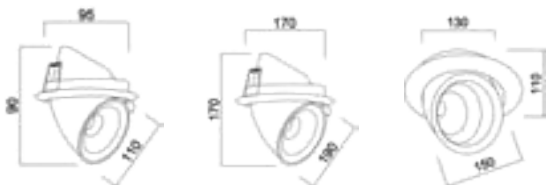

## LIGHT SOURCES

Fig 1

Fig 2

Fig 3

Dimension measurements in Millimetres

W - White | WW - Warm White | DL - Daylight | B - Blue | R - Red | G - Green | P - Pink

LED COB WALL WASHER	Wattage	Height	Width	Base	Lumens	Light Color	Fig
SLEDCOB4093-8W COB WALL WASHER WARM WHITE	8W	90	110	95	640	WW	1
SLEDCOB4094-8W COB WALL WASHER WHITE	8W	90	110	95	640	W	1
SLEDCOB4095-8W COB WALL WASHER DAYLIGHT	8W	90	110	95	640	DL	1
SMRLL189 - 11W COB DEEP DOWN LIGHTER	11W	110	150	130	880	W	2
SMRLL263-11W DEEP DOWN LIGHTER-W.W	11W	110	150	130	880	WW	2
SLEDCOB4023--22W LED COB WALL WASHER -WHITE	22W	170	190	170	1760	W	3
SLEDCOB4024--22W LED COB WALL WASHER -W.W	22W	170	190	170	1760	WW	3
SLEDCOB4144-22W LED COB WALL WASHER DAYLIGHT	22W	170	190	170	1760	DL	3
SLEDCOB4145-36W LED COB WALL WASHER WHITE	36W	170	190	170	2880	W	3
SLEDCOB4146-36W LED COB WALL WASHER WARM WHITE	36W	170	190	170	2880	WW	3
SLEDCOB4147-36W LED COB WALL WASHER DAYLIGHT	36W	170	190	170	2880	DL	3