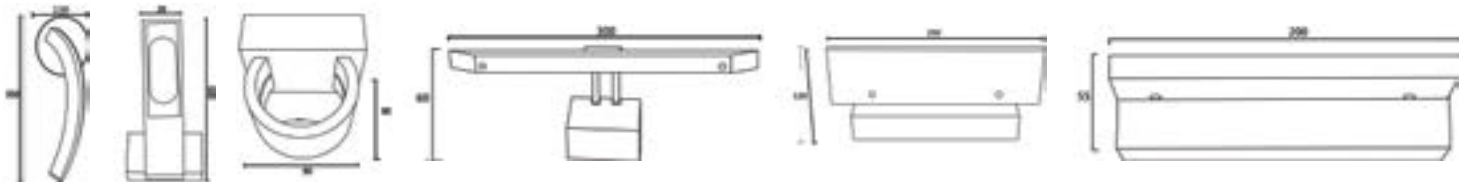

Dimension measurements in Millimetres

W - White | WW - Warm White | DL - Daylight | B - Blue | R - Red | G - Green | P - Pink

LED INDOOR FIXTURE	Wattage	Height	Width	Base	Lumens	Light Color	Fig
SLEDIF008-5W LED CURVE WALL LITE-W.W	5W	130	350	-	450	WW	1
SLEDIF009-6W LED WALL SHADE-W.W	6W	100	20	-	540	WW	2
SLEDIF010--6W LED WALL UP & DOWN--W.W	6W	90	90	-	540	WW	3
SLEDIF011-6W LED WALL SHELF LITE--W.W	6W	60	300	-	540	WW	4
SLEDIF012--5W LED PICTURE LITE--W.W	5W	120	250	-	450	WW	5
SLEDIF013--8W LED WALL LITE FIX	8W	55	200	-	720	WW	6