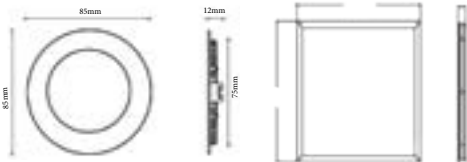

Dimension measurements in Millimetres

W - White | WW - Warm White | DL - Daylight | B - Blue | R - Red | G - Green | P - Pink

LED PANEL FIXTURES

LED PANEL FIXTURES	Wattage	Height	Width	Base	Lumens	Light Color	Fig
SLEDPNL009-18W 3IN 1 ROUND LED PANEL	18W	12	235	220	1620	W/WW/DL	1
SLEDPNL010-18W 3IN 1 SQUARE LED PANEL	18W	12	225	200	1620	W/WW/DL	2