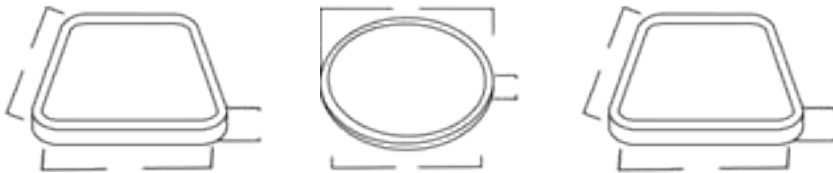

Dimension measurements in Millimetres

W - White | WW - Warm White | DL - Daylight | B - Blue | R - Red | G - Green | P - Pink

LED TRIMLESS PANELS	Wattage	Height	Width	Base	Lumens	Light Color	Fig
SLEDTP016-20W LED TRIM PANEL SQUARE WHITE	20W	22	175	150	1600	W	1
SLEDTP017-20W LED TRIM PANEL SQUARE WARM WHITE	20W	22	175	150	1600	WW	1
SLEDTP018-20W LED TRIM PANEL SQUARE DAYLIGHT	20W	22	175	150	1600	DL	1
SLEDTP019-26W LED TRIM PANEL RD WHITE	26W	10	225	200	2080	W	2
SLEDTP020-26W LED TRIM PANEL RD WARM WHITE	26W	10	225	200	2080	WW	2
SLEDTP021-26W TRIM PANEL RD DAYLIGHT	26W	10	225	200	2080	DL	2
SLEDTP022-26W TRIM PANEL SQ WHITE	26W	10	225	200	2080	W	1
SLEDTP023-26W TRIM PANEL SQ WARM WHITE	26W	10	225	200	2080	WW	1
SLEDTP024-26W TRIM PANEL SQ DAYLIGHT	26W	10	225	200	2080	DL	1