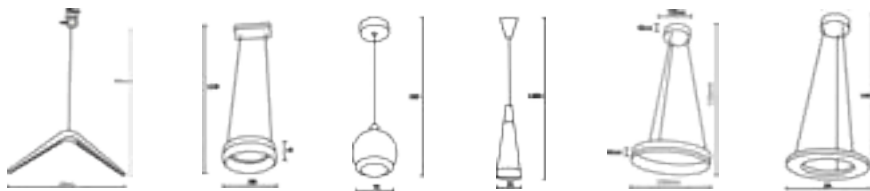

Dimension measurements in Millimetres

W - White | WW - Warm White | DL - Daylight | B - Blue | R - Red | G - Green | P - Pink

LED SUSPENDED	Wattage	Height	Width	Base	Lumens	Light Color	Fig
SSL018-6W LED TRISTAR SUSPENDED WARM	6W	900	340	-	540	WW	1
SSL019-8W LED ELITE SUSPENDED LAMP WARM	8W	1120	180	-	720	WW	2
SSL020-5W LED BALL SUSPENDED LAMP WARM	5W	500	70	-	450	WW	3
SSL021-8W LED CONE SUSPENDED LAMP WARM	8W	1200	55	-	720	WW	4
SSL022-24W LED ECO RING SUSPENDED WARM	24W	770	330	-	2160	WW	5
SSL023-24W LED POLO SUSPENDED WARM	24W	1150	310	-	2160	WW	6