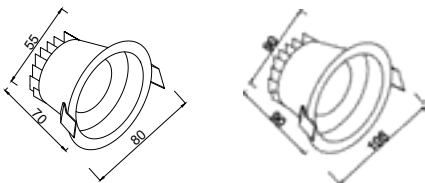

Dimension measurements in Millimetres

W - White | WW - Warm White | DL - Daylight | B - Blue | R - Red | G - Green | P - Pink

LED COB PRIME SERIES	Wattage	Height	Width	Base	Lumens	Light Color	Fig
SLEDCOBPR001-10W LED COB PR TRIMLESS WHITE	10W	70	80	65	800	W	1
SLEDCOBPR002-10W LED COB PR TRIMLESS W/W	10W	70	80	65	800	WW	1
SLEDCOBPR003-10W LED COB PR TRIMLESS DAYLIGHT	10W	70	80	65	800	DL	1
SLEDCOBPR004- 15W LED COB PR TRIMLESS WHITE	15W	90	115	90	1200	W	1
SLEDCOBPR005- 15W LED COB PR TRIMLESS WARM WHITE	15W	90	115	90	1200	WW	1
SLEDCOBPR006- 15W LED COB PR TRIMLESS DAYLIGHT	15W	90	115	90	1200	DL	1