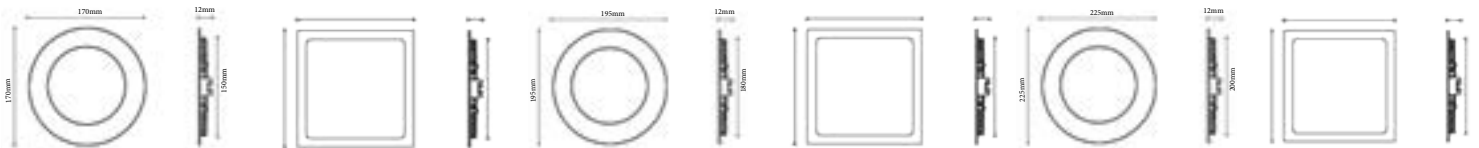

Dimension measurements in Millimetres

W - White | WW - Warm White | DL - Daylight | B - Blue | R - Red | G - Green | P - Pink

LED ECLASS PANEL LITE

LED ECLASS PANEL LITE	Wattage	Height	Width	Base	Lumens	Light Color	Fig
SLEDPECLS040-9W LED ECLASS ECO SQUARE PANEL 42K	9W	12	150	130	720	DL	1
SLEDPECLS011-12W LED ECLASS ECO PANEL RD PANEL WHI	12W	12	150	130	960	W	1
SLEDPECLS012-12W LED ECLASS ECO PANEL RD PANEL W/W	12W	12	150	130	960	WW	1
SLEDPECLS041-12W LED ECLASS ECO ROUND PANEL 42K	12W	12	170	150	960	DL	1
SLEDPECLS013-12W LED ECLASS ECO PANEL SQ PANEL WHI	12W	12	170	150	960	W	2
SLEDPECLS014-12W LED ECLASS ECO PANEL SQ PANEL W/W	12W	12	170	150	960	WW	2
SLEDPECLS042-12W LED ECLASS ECO SQUARE PANEL 42K	12W	12	170	145	960	DL	1
SLEDPECLS015-15W LED ECLASS ECO PANEL RD PANEL WHI	15W	12	170	145	1200	W	1
SLEDPECLS016-15W LED ECLASS ECO PANEL RD PANEL W/W	15W	12	170	145	1200	WW	1
SLEDPECLS043-15W LED ECLASS ECO ROUND PANEL 42K	15W	12	195	180	1200	DL	1
SLEDPECLS017-15W LED ECLASS ECO PANEL SQ PANEL WHI	15W	12	195	180	1200	W	2
SLEDPECLS018-15W LED ECLASS ECO PANEL SQ PANEL W/W	15W	12	195	180	1200	WW	2
SLEDPECLS044-15W LED ECLASS ECO SQUARE PANEL 42K	15W	12	195	180	1200	DL	2
SLEDPECLS019-18W LED ECLASS ECO PANEL RD WHITE	18W	12	225	200	1440	W	1
SLEDPECLS020-18W LED ECLASS ECO PANEL RD WW	18W	12	225	200	1440	WW	1