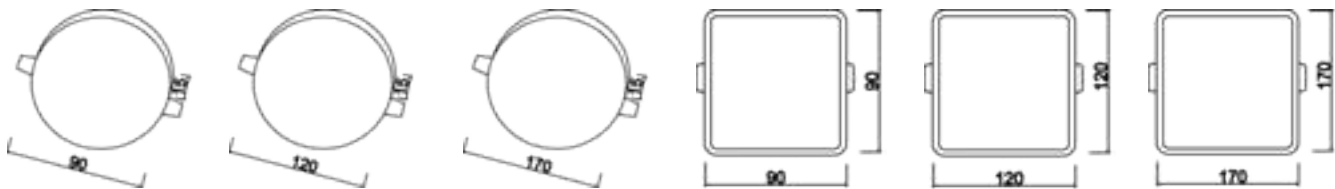

LED MAGIK PANEL  
LIGHT SOURCES

Fig 1

Fig 2

Fig 3

Fig 4

Dimension measurements in Millimetres

W - White | WW - Warm White | DL - Daylight | B - Blue | R - Red | G - Green | P - Pink

LED MAGIK PANEL	Wattage	Height	Width	Base	Lumens	Light Color	Fig
SLEDMP001-9W LED MAGIK PANEL RD WHITE	9W	15	90	70	720	W	1
SLEDMP002-9W LED MAGIK PANEL RD WARM WHITE	9W	15	90	70	720	WW	2
SLEDMP003-9W LED MAGIK PANEL RD DAYLIGHT	9W	15	90	70	720	DL	1
SLEDMP004-15W LED MAGIK PANEL RD WHITE	15W	15	120	90	1200	W	1
SLEDMP005-15W LED MAGIK PANEL RD WARM WHITE	15W	15	120	90	1200	WW	2
SLEDMP006-15W LED MAGIK PANEL RD DAYLIGHT	15W	15	120	90	1200	DL	1
SLEDMP007-22W LED MAGIK PANEL RD WHITE	22W	15	170	140	1760	W	1
SLEDMP008-22W LED MAGIK PANEL RD WARM WHITE	22W	15	170	140	1760	WW	2
SLEDMP009-22W LED MAGIK PANEL RD DAYLIGHT	22W	15	170	140	1760	DL	1
SLEDMP010-9W LED MAGIK PANEL SQ WHITE	9W	15	90	70	720	W	3
SLEDMP011-9W LED MAGIK PANEL SQ WARM WHITE	9W	15	90	70	720	WW	4
SLEDMP012-9W LED MAGIK PANEL SQ DAYLIGHT	9W	15	90	70	720	DL	3
SLEDMP013-15W LED MAGIK PANEL SQ WHITE	15W	15	120	90	1200	W	3
SLEDMP014-15W LED MAGIK PANEL SQ WARM WHITE	15W	15	120	90	1200	WW	4
SLEDMP015-15W LED MAGIK PANEL SQ DAYLIGHT	15W	15	120	90	1200	DL	4
SLEDMP016-22W LED MAGIK PANEL SQ WHITE	22W	15	170	140	1760	W	3
SLEDMP017-22W LED MAGIK PANEL SQ WARM WHITE	22W	15	170	140	1760	WW	4
SLEDMP018-22W LED MAGIK PANEL SQ DAYLIGHT	22W	15	170	140	1760	DL	3