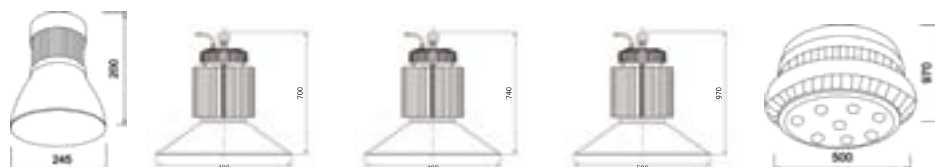

Dimension measurements in Millimetres

W - White | WW - Warm White | DL - Daylight | B - Blue | R - Red | G - Green | P - Pink

LED MEDIUM / HIGH BAY

LED MEDIUM / HIGH BAY	Wattage	Height	Width	Lumens	Light Color	Fig
SLEDMB001-40W LED MEDIUM BAY 72 LED	40W	280	250	3600	W	1
SLEDHB002- 30W LED HIGHBAY FIXTURE WHITE	80W	700	400	2700	W	2
SLEDHB003- 80W LED HIGHBAY FIXTURE WHITE	80W	740	400	7200	W	2
SLEDHB004 - 150W LED HIGHBAY FIXTURE WHITE	150W	970	500	13500	W	3
SLEDHB005-100W LED UFO HI BAY LIGHT	100W	970	500	9000	W	4