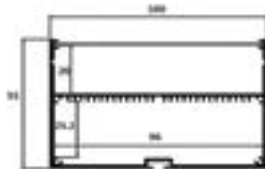

SLEDAP051

Dimension measurements in Millimetres

W - White | WW - Warm White | DL - Daylight | B - Blue | R - Red | G - Green | P - Pink

LED PROFILES FOR STRIP

	Inner Width	Height	Outer Width	Fig
SLEDAP040-FROSTED COVER 1 MTR FOR DEEP CONCEALED P	50	4	0	1
SLEDAP041-END CAP FOR DEEP CONCEALED PROFILE	0	75	65	2
SLEDAP042-SPRING CLIP FOR DEEP CONCEALED PROFILE	0	0	0	3
SLEDAP043-40MM LED CONCEALED SUSPENDE AL PROFILE	39	25	40	4
SLEDAP044-FROSTED COVER FOR 40MM CONCEALED SUS PRO	-	-	40	1
SLEDAP045-END CAP FOR 40MM CONCEALED PROFILE	-	58	40	5
SLEDAP046-SUSPENSION CLIP FOR 40MM CONCEALED PROFI	-	-	-	6
SLEDAP047-70MM LED CONCEALED SUSPENDE AL PROFILE	68	55	70	4
SLEDAP048-FROSTED COVER FOR 70MM CONCEALED SUS PRO	-	-	70	1
SLEDAP049-END CAP FOR 70MM CONCEALED PROFILE	-	57	71	5
SLEDAP050-SUSPENSION CLIP FOR 70MM CONCEALED PROFI	-	-	-	6
SLEDAP051-100MM LED CONCEALED SUSPENDE AL PROFILE	96	55	100	4
SLEDAP052-FROSTED COVER FOR 100MM CONCEALED SUS PR	-	-	100	1
SLEDAP053-END CAP FOR 100MM CONCEALED PROFILE	-	57	101	5
SLEDAP054-SUSPENSION CLIP FOR 100MM CONCEALED PROF	-	-	-	6