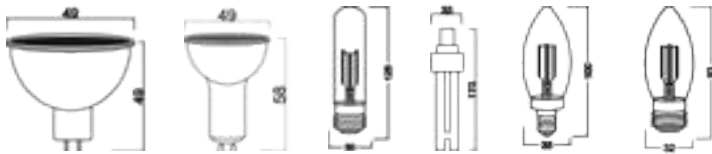

Dimension measurements in Millimetres

W - White | WW - Warm White | DL - Daylight | B - Blue | R - Red | G - Green | P - Pink

LED LAMPS	Wattage	Height	Width	Base	Lumens	Light Color	Fig
SLEDLMP1117-7W LED ECO MR16 BASE LAMP WHITE	7W	49	49	MR16	560	W	1
SLEDLMP1118-7W LED ECO MR16 BASE LAMP WARM WHITE	7W	49	49	MR16	560	WW	1
SLEDLMP1119-7W LED ECO GU10 BASE LAMP WHITE	7W	49	49	GU10	560	W	2
SLEDLMP1120-7W LED ECO GU10 BASE LAMP WARM WHITE	7W	49	49	GU10	560	WW	2
SLEDLMP1123-4W LED TUBULAR FILAMENT LAMP WW	4W	125	32	E27	320	WW	3
SLEDLMP1111-13W LED G24 LAMP WHITE	13W	170	35	G24	1040	W	4
SLEDLMP1124-13W LED G24 LAMP WARM WHITE	13W	170	35	G24	1040	WW	4
SMRLL372 - 4W LED E14 CANDLE WARM WHITE CLEAR	4W	99	35	E14	360	WW	5
SMRLL373 - 4W LED E27 CANDLE WARM WHITE CLEAR	4W	99	35	E27	360	WW	6