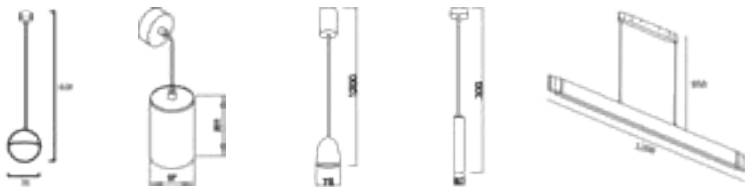

Dimension measurements in Millimetres

W - White | WW - Warm White | DL - Daylight | B - Blue | R - Red | G - Green | P - Pink

LED SUSPENDED	Wattage	Height	Width	Base	Lumens	Light Color	Fig
SSL030-5W LED GLASS BALL SUSPENDED FIX WARM	5W	620	70	-	450	WW	1
SSL031-20W LED CYLINDER SUSPENDED WHITE	20W	200	100	-	1800	W	2
SSL032-20W LED CYLINDER SUSPENDED WARM WHITE	20W	200	100	-	1800	WW	2
SSL033-8W LED SLEEK SUSPENDED FIX WARM WHITE	8W	1200	80	-	720	WW	3
SSL034-10W LED SLIM BLACK SUSPENDED LIGHT WARM WHIT	10W	300	40	-	900	WW	4
SSL035-10W LED SLIM WHITE SUSPENDED LIGHT WARM WHIT	10W	300	40	-	900	WW	5
SSL036-24W LED LINERVA SUSPENDED FIXTURE	24W	950	1200	-	2160	WW	6