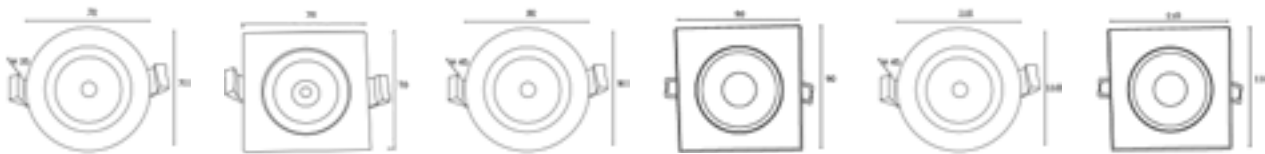

LED COB ECO SERIES  
LIGHT SOURCES

Fig 1

Fig 2

Fig 3

Dimension measurements in Millimetres

W - White | WW - Warm White | DL - Daylight | B - Blue | R - Red | G - Green | P - Pink

LED COB ECO SERIES	Wattage	Height	Width	Base	Lumens	Light Color	Fig
SLEDCOB4138-3W LED ECO COB ROUND WHITE	3W	35	70	60	240	w	1
SLEDCOB4139-3W LED ECO COB ROUND WARM WHITE	3W	35	70	60	240	ww	1
SLEDCOB4140-3W LED ECO COB ROUND DAYLIGHT	3W	35	70	60	240	dl	1
SLEDCOB4141-3W LED ECO COB SQUARE WHITE	3W	35	70	60	240	w	2
SLEDCOB4142-3W LED ECO COB SQUARE WARM WHITE	3W	35	70	60	240	ww	2
SLEDCOB4143-3W LED ECO COB SQUARE DAYLIGHT	3W	35	70	60	240	dl	2
SLEDCOB4096-5W LED ECO COB ROUND D/L WHITE	5W	45	90	80	400	w	1
SLEDCOB4097-5W LED ECO COB ROUND D/L W/WHITE	5W	45	90	80	400	ww	1
SLEDCOB4128-5W LED ECO COB ROUND DAYLIGHT	5W	45	90	80	400	dl	1
SLEDCOB4098-5W LED ECO COB SQUARE D/L WHITE	5W	45	90	80	400	w	3
SLEDCOB4099-5W LED ECO COB SQUARE D/L W/WHITE	5W	45	90	80	400	ww	3
SLEDCOB4100-10W LED ECO COB ROUND D/L WHITE	10W	45	110	100	800	dl	1
SLEDCOB4101-10W LED ECO COB ROUND D/L WARM WHITE	10W	45	110	100	800	ww	1
SLEDCOB4102-10W LED ECO COB SQUARE D/L WHITE	10W	45	110	100	800	w	3
SLEDCOB4103 -10W LED ECO COB SQUARE D/L W.W	10W	45	110	100	800	ww	3