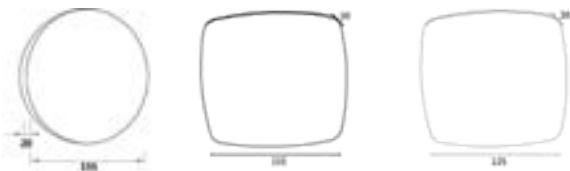

Dimension measurements in Millimetres

W - White | WW - Warm White | DL - Daylight | B - Blue | R - Red | G - Green | P - Pink

LED PI SURFACE FIXTURES	Wattage	Height	Width	Lumens	Light Color	Fig
SLEDSPi6007-15W LED SURFACE PI SERIES RD WHITE	15W	20	155	1200	W	1
SLEDSPi6008-15W LED SURFACE PI SERIES RD WARM WHIT	15W	20	155	1200	WW	1
SLEDSPi6009-15W LED SURFACE PI SERIES RD DAYLIGHT	15W	20	155	1200	DL	1
SLEDSPi6010-10W LED SURFACE PI SERIES RD WHITE	10W	20	125	800	W	1
SLEDSPi6011-10W LED SURFACE PI SERIES RD WARM WHIT	10W	20	125	800	WW	1
SLEDSPi6012-10W LED SURFACE PI SERIES RD DAYLIGHT	10W	20	125	800	DL	1
SLEDSPi6013-15W LED DELUXE SURFACE PIE SQUARE WHIT	15W	20	155	1200	W	2
SLEDSPi6014-15W LED DELUXE SURFACE PIE SQUARE WARM	15W	20	155	1200	WW	2
SLEDSPi6015-15W LED DELUXE SURFACE PIE SQUARE DAYL	15W	20	155	1200	DL	2
SLEDSPi6016-10W LED DELUXE SURFACE PIE SQUARE WHIT	10W	20	125	800	W	2
SLEDSPi6017-10W LED DELUXE SURFACE PIE SQUARE WARM	10W	20	125	800	WW	2
SLEDSPi6018-10W LED DELUXE SURFACE PIE SQUARE DAYL	10W	20	125	800	DL	2