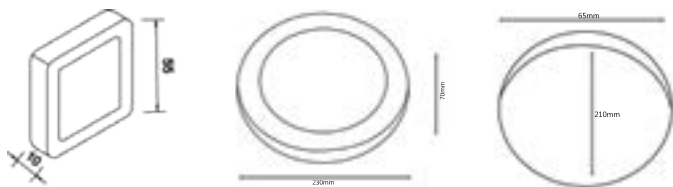

LED SURFACE  
LIGHT SOURCES

Fig 1

Fig 2

Fig 3

Dimension measurements in Millimetres

W - White | WW - Warm White | DL - Daylight | B - Blue | R - Red | G - Green | P - Pink

LED SURFACE FIXTURES	Wattage	Height	Width	Base	Lumens	Light Color	Fig
SLEDSL077-3W LED MICRA SURFACE SQUARE WHITE	3W	10	55	-	270	W	1
SLEDSL078-3W LED MICRA SURFACE SQUARE WARM WHITE	3W	10	55	-	270	WW	1
SLEDSL079-3W LED MICRA SURFACE SQUARE 4200K	3W	10	55	-	270	DL	1
SLEDSL080-3W LED MICRA SURFACE SQUARE RED	3W	10	55	-	270	R	1
SLEDSL081-3W LED MICRA SURFACE SQUARE BLUE	3W	10	55	-	270	B	1
SLEDSL082-3W LED MICRA SURFACE SQUARE GREEN	3W	10	55	-	270	G	1
SLEDSL083-3W LED MICRA SURFACE SQUARE PINK	3W	10	55	-	270	P	1
SCTB048-8W LED SILVER TRIM BEADLITE	8W	50	320	-	720	W	2
SCTB049-8W LED MINI ROUND BEADLITE	8W	40	320	-	720	W	3