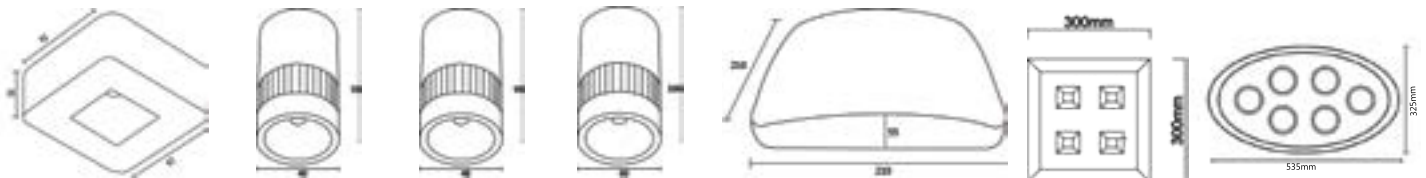

Dimension measurements in Millimetres

W - White | WW - Warm White | DL - Daylight | B - Blue | R - Red | G - Green | P - Pink

LED SURFACE FIXTURES

LED SURFACE FIXTURES	Wattage	Height	Width	Base	Lumens	Light Color	Fig
SLEDSL048-5W MINI ROUND SURFACE SPOT DAYLIGHT	5W	26	75	-	450	DL	1
SLEDSL007-5W LED MINI SQ SURFACE SPOT W/WHITE	5W	26	62	-	450	WW	2
SLEDSL008-5W LED MINI SQ SURFACE SPOT WHITE	5W	26	62	-	450	W	2
SLEDSL049-5W MINI SQUARE SURFACE SPOT DAYLIGHT	5W	26	62	-	450	DL	2
SLEDSL009-5W LED CLEO SURFACE WARM	5W	55	40	-	450	WW	3
SLEDSL010-5W LED CLEO SURFACE WHITE	5W	55	40	-	450	W	3
SLEDSL011-8W LED CLEO SURFACE WARM	8W	95	48	-	720	WW	3
SLEDSL012-8W LED CLEO SURFACE WHITE	8W	95	48	-	720	W	3
SLEDSL013-13W LED CLEO SURFACE WARM	13W	106	60	-	1170	WW	3
SLEDSL014-13W LED CLEO SURFACE WHITE	13W	106	60	-	1170	W	3
SLEDSL019-8W LED SQUARE BEADLITE WARM	8W	65	210	-	640	WW	4
SCTB050-8W LED SQUARE BEADLITE	8W	65	120	-	640	WW	4
SLEDSL020-4X8W LED COB SQ IN SQ SURFACE WHITE	4X8W	50	300	-	2880	W	5
SLEDSL021-6X8W LED COB OVAL SURFACE WHITE	6X8W	325	535	-	4320	W	6