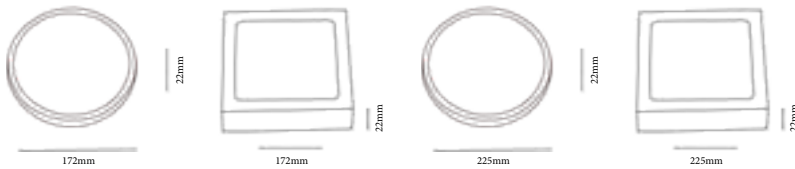

Dimension measurements in Millimetres

W - White | WW - Warm White | DL - Daylight | B - Blue | R - Red | G - Green | P - Pink

LED ECLASS PANEL LITE	Wattage	Height	Width	Base	Lumens	Light Color	Fig
SLEDPECLS050-12W LED ECLASS SQ SURFACE PANEL 42K	12W	22	172	-	960	DL	1
SLEDPECLS031-18W LED ECLASS RD SURFACE PANEL WHITE	18W	22	172	-	1440	W	2
SLEDPECLS032-18W LED ECLASS RD SURFACE PANEL W/W	18W	22	172	-	1440	WW	2
SLEDPECLS051-18W LED ECLASS RD SURFACE PANEL 42K	18W	22	225	-	1440	DL	2
SLEDPECLS033-18W LED ECLASS SQ SURFACE PANEL WHITE	18W	22	225	-	1440	W	1
SLEDPECLS034-18W LED ECLASS SQ SURFACE PANEL W/W	18W	22	225	-	1440	WW	1
SLEDPECLS052-18W LED ECLASS SQ SURFACE PANEL 42K	18W	22	225	-	1440	DL	1