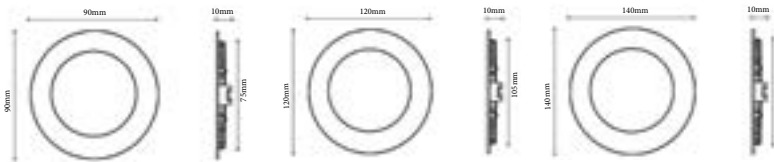

Dimension measurements in Millimetres

W - White | WW - Warm White | DL - Daylight | B - Blue | R - Red | G - Green | P - Pink

LED C CLASS PANEL FIXTURES

LED C CLASS PANEL FIXTURES	Wattage	Height	Width	Base	Lumens	Light Color	Fig
SLEDCPNL001-3W C CLASS PANEL RD WHITE	3W	10	90	75	210	W	1
SLEDCPNL002-3W C CLASS PANEL RD WARM WHITE	3W	10	90	75	210	WW	1
SLEDCPNL003-3W C CLASS PANEL RD DAYLIGHT	3W	10	90	75	210	DL	1
SLEDCPNL019-3W C CLASS PANEL SQ WHITE	3W	10	90	75	210	W	2
SLEDCPNL020-3W C CLASS PANEL SQ WARM WHITE	3W	10	90	75	210	WW	2
SLEDCPNL021-3W C CLASS PANEL SQ DAYLIGHT	3W	10	90	75	210	DL	2
SLEDCPNL004-6W C CLASS PANEL RD WHITE	6W	10	120	105	420	W	1
SLEDCPNL005-6W C CLASS PANEL RD WARM WHITE	6W	10	120	105	420	WW	1
SLEDCPNL006-6W C CLASS PANEL RD DAYLIGHT	6W	10	120	105	420	DL	1
SLEDCPNL022-6W C CLASS PANEL SQ WHITE	6W	10	120	105	420	W	2
SLEDCPNL023-6W C CLASS PANEL SQ WARM WHITE	6W	10	120	105	420	WW	2
SLEDCPNL024-6W C CLASS PANEL SQ DAYLIGHT	6W	10	120	105	420	DL	2
SLEDCPNL007-9W C CLASS PANEL RD WHITE	9W	10	140	125	630	W	1
SLEDCPNL008-9W C CLASS PANEL RD WARM WHITE	9W	10	140	125	630	WW	1
SLEDCPNL009-9W C CLASS PANEL RD DAYLIGHT	9W	10	140	125	630	DL	1