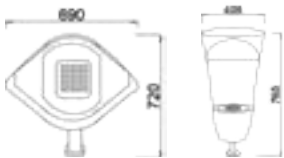

Dimension measurements in Millimetres

W - White | WW - Warm White | DL - Daylight | B - Blue | R - Red | G - Green | P - Pink

LED POLLARD

LED POLLARD	Wattage	Height	Width	Base	Lumens	Light Color	Fig
SLEDPL001-48W LED BEACON POLLARD WHITE	48W	765	405	145X145	4320	W	1
SLEDPL002-33W LED LUZORA POLLARD WHITE	33W	720	690	145X15	2970	W	2