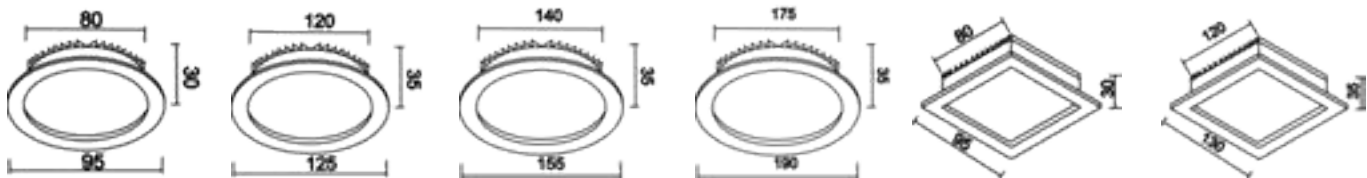

Dimension measurements in Millimetres

W - White | WW - Warm White | DL - Daylight | B - Blue | R - Red | G - Green | P - Pink

LED LASER PANEL	Wattage	Height	Width	Base	Lumens	Light Color	Fig
SLEDLPNL001-8W LED LASER PANEL ROUND WHITE	8W	30	95	80	680	W	1
SLEDLPNL002-8W LED LASER PANEL ROUND WARM WHITE	8W	30	95	80	680	WW	1
SLEDLPNL003-10W LED LASER PANEL ROUND WHITE	10W	35	125	110	850	W	1
SLEDLPNL004-10W LED LASER PANEL ROUND WARM WHITE	10W	35	125	110	850	WW	1
SLEDLPNL005-15W LED LASER PANEL ROUND WHITE	15W	30	150	140	1275	W	1
SLEDLPNL006-15W LED LASER PANEL ROUND WARM WHITE	15W	30	150	140	1275	WW	1
SLEDLPNL007-20W LED LASER PANEL ROUND WHITE	20W	35	190	175	1700	W	1
SLEDLPNL008-20W LED LASER PANEL ROUND WARM WHITE	20W	35	190	175	1700	WW	1
SLEDLPNL009-8W LED LASER PANEL SQUARE WHITE	8W	30	95	80	680	W	2
SLEDLPNL010-8W LED LASER PANEL SQUARE WARM WHITE	8W	30	95	80	680	WW	2
SLEDLPNL011-10W LED LASER PANEL SQUARE WHITE	10W	35	125	110	850	W	2
SLEDLPNL012-10W LED LASER PANEL SQUARE WARM WHITE	10W	35	125	110	850	WW	2