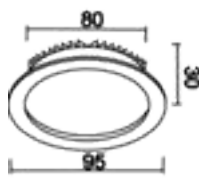

Dimension measurements in Millimetres

W - White | WW - Warm White | DL - Daylight | B - Blue | R - Red | G - Green | P - Pink

LED LASER PANEL	Wattage	Height	Width	Base	Lumens	Light Color	Fig
SLEDLPNL013-15W LED LASER PANEL SQUARE WHITE	15W	30	150	140	1275	W	1
SLEDLPNL014-15W LED LASER PANEL SQUARE WARM WHITE	15W	30	150	140	1275	WW	1
SLEDLPNL015-20W LED LASER PANEL SQUARE WHITE	20W	35	190	175	1700	W	1
SLEDLPNL016-20W LED LASER PANEL SQUARE WARM WHITE	20W	35	190	175	1700	WW	1
SLEDLPNL017 - 8W LED LASER PANEL ROUND RED	8W	30	95	80	680	R	2
SLEDLPNL018 - 8W LED LASER PANEL ROUND BLUE	8W	30	95	80	680	B	2
SLEDLPNL019 - 8W LED LASER PANEL ROUND GREEN	8W	30	95	80		G	2