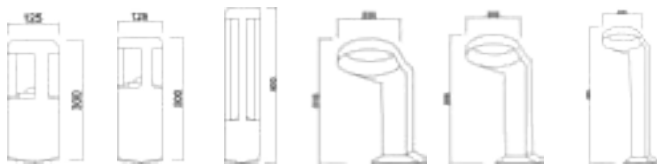

Dimension measurements in Millimetres

W - White | WW - Warm White | DL - Daylight | B - Blue | R - Red | G - Green | P - Pink

LED BOLLARD	Wattage	Height	Width	Base	Lumens	Light Color	Fig
SDCAB036-6W LED ACALYPSO SMALL BOLLARD WHITE	6W	300	125	125X120	540	W	1
SDCAB037-6W LED ACALYPSO SMALL BOLLARD WARMWHITE	6W	300	125	125X120	540	WW	1
SDCAB038-6W LED ACALYPSO MED BOLLARD WHITE	6W	500	125	125X121	540	W	2
SDCAB039-6W LED ACALYPSO MED BOLLARD WARMWHITE	6W	500	125	125X122	540	WW	2
SDCAB040-6W LED ACALYPSO LARGE BOLLARD WHITE	6W	800	125	125X123	540	W	3
SDCAB041-6W LED ACALYPSO LARGE BOLLARD WARMWHITE	6W	310	233	125X124	540	WW	3
SDCAB042--6W LED ACALYPTO SMALL BOLLARD WHITE	6W	310	233	175X95	540	W	4
SDCAB043-6W LED ACALYPTO SMALL BOLLARD WARMWHITE	6W	500	233	175X96	540	WW	4
SDCAB044-6W LED ACALYPTO MED BOLLARD WHITE	6W	500	233	175X97	540	W	5
SDCAB045-6W LED ACALYPTO MED BOLLARD WARMWHITE	6W	820	234	175X98	540	WW	5
SDCAB046-6W LED ACALYPTO LARGE BOLLARD WHITE	6W	820	234	175X99	540	W	6
SDCAB047-6W LED ACALYPTO LARGE BOLLARD WARMWHITE	6W	600	233	175X100	540	WW	6