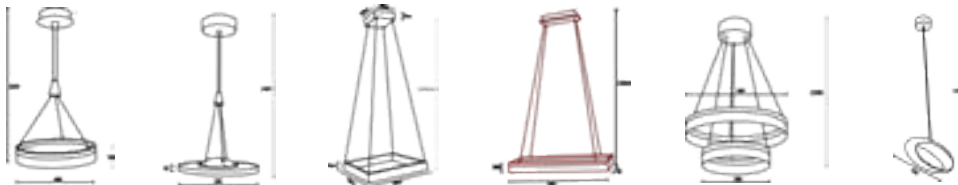

Dimension measurements in Millimetres

W - White | WW - Warm White | DL - Daylight | B - Blue | R - Red | G - Green | P - Pink

LED SUSPENDED	Wattage	Height	Width	Base	Lumens	Light Color	Fig
SSL012-24W LED RINGO SUSPENDED WHITE	24W	1620	455	-	2160	WW	1
SSL013-32W LED CLASSIC RING SUSPENDED WHITE	32W	1420	200	-	2880	WW	2
SSL014-28W LED CLASSIC SQUARE SUSPENDED WHITE	28W	1100	400	-	2520	WW	3
SSL015-50W LED RECTANGULAR SUS WW	50W	1500	800	-	4500	WW	4
SSL016-66W DIATRON SUSPENDED WARM WHITE	66W	1550	600	-	5640	WW	5
SSL017-5W LED CIRCOLITE SUSPENDED WARM	5W	1300	500	-	450	WW	6