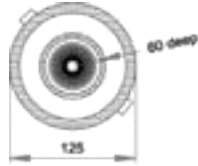

LED COB RHODIUM SERIES

LED COB RHODIUM SERIES	Wattage	Height	Width	Base	Lumens	Light Color	Fig
SLEDCOBRD011-12W LED COB DEEP RD SERIES ROUND WHI	12W	85	100	80	960	W	1
SLEDCOBRD012-12W LED COB DEEP RD SERIES ROUND DAY	12W	85	100	80	960	DL	1
SLEDCOBRD013-12W LED COB DEEP RD SERIES ROUND WARM	12W	85	100	80	960	WW	1
SLEDCOBRD014-20W LED COB DEEP RD SERIES ROUND WHI	20W	110	140	120	1600	W	2
SLEDCOBRD015-20W LED COB DEEP RD SERIES ROUND DAYL	20W	110	140	120	1600	DL	2
SLEDCOBRD016-20W LED COB DEEP RD SERIES ROUND WARM	20W	110	140	120	1600	WW	2
SLEDCOBRD017-30W LED COB DEEP RD SERIES ROUND WHIT	30W	120	175	145	2400	W	3
SLEDCOBRD018-30W LED COB DEEP RD SERIES ROUND DAYL	30W	120	175	145	2400	DL	3
SLEDCOBRD019-30W LED COB DEEP RD SERIES ROUND WARM	30W	120	175	145	2400	WW	3
SLEDCOBRD020-7W LED COB DEEP RD SERIES SQUARE WHIT	7W	70	85	70	560	W	4
SLEDCOBRD021-7W LED COB DEEP RD SERIES SQUARE DAY	7W	70	85	70	560	DL	4
SLEDCOBRD022-7W LED COB DEEP RD SERIES SQUARE WARM	7W	70	85	70	560	WW	4
SLEDCOBRD023-12W LED COB DEEP RD SERIES SQUARE WHI	12W	85	100	80	960	W	5
SLEDCOBRD024-12W LED COB DEEP RD SERIES SQUARE DAY	12W	85	100	80	960	DL	5
SLEDCOBRD025-12W LED COB DEEP RD SERIES SQUARE WAR	12W	85	100	80	960	WW	5

LED COB RHODIUM  
LIGHT SOURCES

Fig 1

Fig 2

Fig 3

Fig 4

Fig 5

Fig 6

Dimension measurements in Millimetres