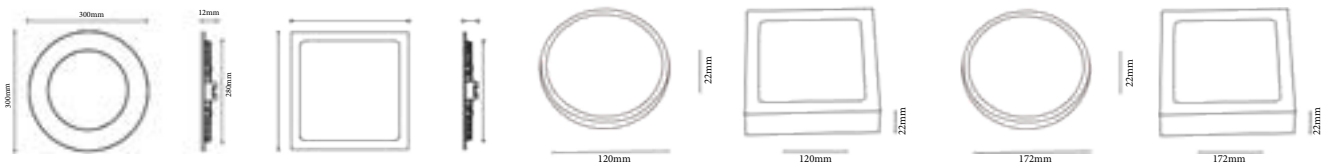

Dimension measurements in Millimetres

W - White | WW - Warm White | DL - Daylight | B - Blue | R - Red | G - Green | P - Pink

LED ECLASS PANEL LITE

LED ECLASS PANEL LITE	Wattage	Height	Width	Base	Lumens	Light Color	Fig
SLEDPECLS045-18W LED ECLASS ECO ROUND PANEL 42K	18W	12	225	200	1440	DL	1
SLEDPECLS021-18W ECLASS ECO PANEL SQ WHITE	18W	12	225	200	1440	W	2
SLEDPECLS022-18W LED ECLASS ECO PANEL SQ WW	18W	12	225	200	1440	WW	2
SLEDPECLS046-18W LED ECLASS ECO SQUARE PANEL 42K	18W	12	225	200	1440	DL	2
SLEDPECLS023-6W LED ECLASS RD SURFACE PANEL WHITE	6W	22	120	280	480	W	3
SLEDPECLS024-6W LED ECLASS RD SURFACE PANEL W/W	6W	22	120	280	480	WW	3
SLEDPECLS047-6W LED ECLASS RD SURFACE PANEL 42K	6W	22	120	-	480	DL	3
SLEDPECLS025-6W LED ECLASS SQ SURFACE PANEL WHITE	6W	22	120	-	480	W	4
SLEDPECLS026-6W LED ECLASS SQ SURFACE PANEL W/W	6W	22	120	-	480	WW	4
SLEDPECLS048-6W LED ECLASS SQ SURFACE PANEL 42K	6W	22	120	-	480	DL	4
SLEDPECLS027-12W LED ECLASS RD SURFACE PANEL WHITE	12W	22	120	-	960	W	3
SLEDPECLS028-12W LED ECLASS RD SURFACE PANEL W/W	12W	22	120	-	960	WW	3
SLEDPECLS049-12W LED ECLASS RD SURFACE PANEL 42K	12W	22	172	-	960	DL	3
SLEDPECLS029-12W LED ECLASS SQ SURFACE PANEL WHITE	12W	22	172	-	960	W	4
SLEDPECLS030-12W LED ECLASS SQ SURFACE PANEL W/W	12W	22	172	-	960	WW	4