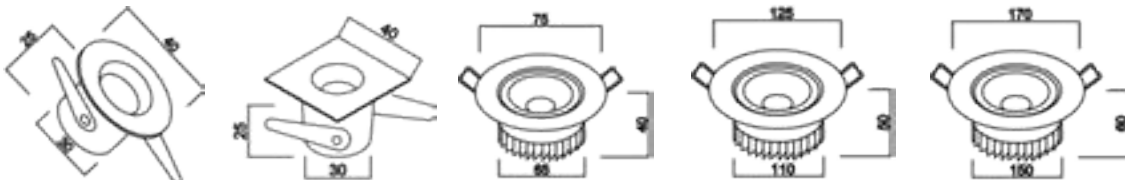

LED COB PRIME SERIES  
LIGHT SOURCES

Fig 1

Fig 2

Fig 3

Dimension measurements in Millimetres

W - White | WW - Warm White | DL - Daylight | B - Blue | R - Red | G - Green | P - Pink

LED COB PRIME SERIES	Wattage	Height	Width	Base	Lumens	Light Color	Fig
SLEDCOB4071-3W MINI LED ROUND COB WHITE	3W	25	40	30	240	W	1
SLEDCOB4072-3W MINI LED ROUND COB WARM WHITE	3W	25	40	30	240	WW	1
SLEDCOB4073-3W MINI LED SQUARE COB WHITE	3W	25	40	30	240	W	2
SLEDCOB4074-3W MINI LED SQUARE COB WARM WHITE	3W	25	40	30	240	WW	2
SLEDCOB4075-5W LED COB SCLASS RD WARM WHITE	5W	40	75	65	400	WW	3
SLEDCOB4076-5W LED COB SCLASS RD DAYLIGHT	5W	40	75	65	400	DL	3
SLEDCOB4077-5W LED COB SCLASS RD WHITE	5W	40	75	65	400	W	3
SLEDCOB4078-15W LED COB SCLASS RD WARM WHITE	15W	50	125	110	1200	WW	3
SLEDCOB4079-15W LED COB SCLASS RD DAYLIGHT	15W	50	125	110	1200	DL	3
SLEDCOB4080-15W LED COB SCLASS RD WHITE	15W	50	125	110	1200	W	3
SLEDCOB4081-25W LED COB SCLASS RD WARM WHITE	25W	60	170	150	2000	WW	3
SLEDCOB4082-25W LED COB SCLASS RD DAYLIGHT	25W	60	170	150	2000	DL	3
SLEDCOB4083-25W LED COB SCLASS RD WHITE	25W	60	170	150	2000	W	3