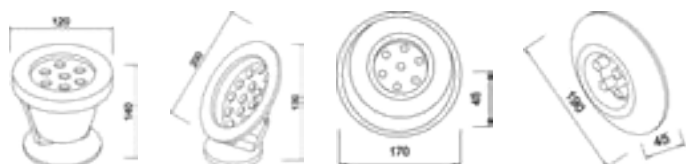

## LIGHT SOURCES

Fig 1

Fig 2

Fig 3

Fig 4

Dimension measurements in Millimetres

W - White | WW - Warm White | DL - Daylight | B - Blue | R - Red | G - Green | P - Pink