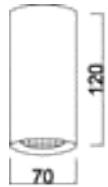

Dimension measurements in Millimetres

W - White | WW - Warm White | DL - Daylight | B - Blue | R - Red | G - Green | P - Pink

LED SURFACE FIXTURES

LED SURFACE FIXTURES	Wattage	Height	Width	Base	Lumens	Light Color	Fig
SLEDSLF053-30W LED BLACK SQUARE SURFACE WARM WHITE	30W	125	115	-	2700	WW	1
SLEDSLF069-20W LED BLACK SQUARE SURFACE WARM WHITE	20W	125	115	-	1800	WW	1
SLEDSLF054-12W LED WHITE ROUND SURFACE WARM WHITE	12W	120	70	-	1080	WW	2
SLEDSLF055-12W LED BLACK ROUND SURFACE WARM WHITE	12W	120	70	-	1080	WW	3
SLEDSLF056-30W LED WHITE ROUND SURFACE WARM WHITE	30W	150	100	-	2700	WW	2
SLEDSLF057-30W LED BLACK ROUND SURFACE WARM WHITE	30W	150	100	-	2700	W	3
SLEDSLF058 - 5W LED POINTER SURFACE SPOT RD WHITE	5W	12	75	-	450	W	4
SLEDSLF059 - 5W LED POINTER SURFACE SPOT WARM WHIT	5W	12	75	-	450	WW	4
SLEDSLF062 - 5W LED POINTER SURFACE SPOT SQ WHITE	5W	12	75	-	450	W	5
SLEDSLF063- 5W LED POINTER SURFACE SPOT SQ W/W	5W	12	75	-	450	WW	5
SLEDSLF015-23W LED TELESPIE SQUARE WARM	23W	110	120	-	2070	WW	6
SLEDSLF016-23W LED TELESPIE SQUARE WHITE	23W	110	120	-	2070	W	6