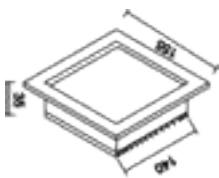

Dimension measurements in Millimetres

W - White | WW - Warm White | DL - Daylight | B - Blue | R - Red | G - Green | P - Pink

LED LASER PANEL	Wattage	Height	Width	Base	Lumens	Light Color	Fig
SLEDLPNL013-15W LED LASER PANEL SQUARE WHITE	15W	30	150	140	1275	W	1
SLEDLPNL014-15W LED LASER PANEL SQUARE WARM WHITE	15W	30	150	140	1275	WW	1
SLEDLPNL015-20W LED LASER PANEL SQUARE WHITE	20W	35	190	175	1700	W	1
SLEDLPNL016-20W LED LASER PANEL SQUARE WARM WHITE	20W	35	190	175	1700	WW	1
SLEDLPNL017 - 8W LED LASER PANEL ROUND RED	8W	30	95	80	680	R	2
SLEDLPNL018 - 8W LED LASER PANEL ROUND BLUE	8W	30	95	80	680	B	2
SLEDLPNL019 - 8W LED LASER PANEL ROUND GREEN	8W	30	95	80		G	2