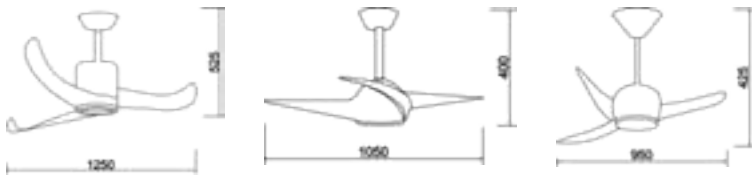

Dimension measurements in Millimetres

W - White | WW - Warm White | DL - Daylight | B - Blue | R - Red | G - Green | P - Pink

CEILING FAN

CEILING FAN	Wattage	Height	Blade Width	Base	Lumens	Light Color	Fig
SLEDFS007-SAMSON SWANKY FAN WITH 18W LED AND REMOTE	18W	525	1250	-	-	W/WW/DL	1
SLEDFS008-SAMSON TWISTER WHITE FAN WITH 24W LED AND REMOTE	24W	400	1050	-	-	W/WW/DL	2
SLEDFS009-SAMSON LILIPUT FAN WITH 18W LED AND REMOTE	18W	425	950	-	-	W/WW/DL	3