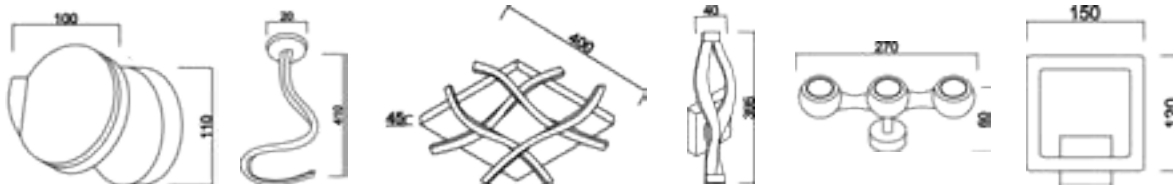

Dimension measurements in Millimetres

W - White | WW - Warm White | DL - Daylight | B - Blue | R - Red | G - Green | P - Pink

LED INDOOR FIXTURE	Wattage	Height	Width	Base	Lumens	Light Color	Fig
SLEDIF093-6W TWISTER LED INDOOR LITE W.W	6W	100	110	-	540	WW	1
SLEDIF094-20W LED STREAK FIXTURE WARM	20W	410	20	-	1800	WW	2
SLEDIF095-40W LED PRIMO FIXTURE WARM	40W	45	400	-	3600	WW	3
SLEDIF096-10W LED TWINE FIXTURE WARM	10W	395	40	-	900	WW	4
SLEDIF097-3X3W LED TRIMYST WALL FIXTURE WARM	3X3W	60	270	-	810	WW	5
SLEDIF098-8W LED SCREEDO WALL FIX WARM	8W	120	150	-	720	WW	6