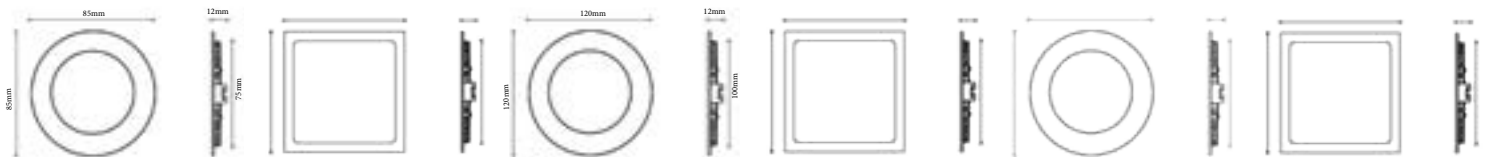

Dimension measurements in Millimetres

W - White | WW - Warm White | DL - Daylight | B - Blue | R - Red | G - Green | P - Pink

LED SCLASS PANEL LITE	Wattage	Height	Width	Base	Lumens	Light Color	Fig
SLEDPSCLS001-3W LED SCLASS RD PANEL-WHITE	3W	12	85	75	300	W	1
SLEDPSCLS002-3W LED SCLASS RD PANEL-W.W	3W	12	85	75	300	WW	1
SLEDPSCLS043-3W LED SCLASS RD DAYLIGHT PANEL	3W	12	85	75	300	DL	1
SLEDPSCLS003--3W LED SCLASS SQ PANEL-WHITE	3W	12	85	75	300	W	2
SLEDPSCLS004-3W LED SCLASS SQ PANEL-W.W	3W	12	85	75	300	WW	2
SLEDPSCLS044-3W LED SCLASS SQ DAYLIGHT PANEL	3W	12	85	75	300	DL	2
SLEDPSCLS017-6W LED SCLASS ROUND PANEL WHITE	6W	12	120	100	600	W	1
SLEDPSCLS018-6W LED SCLASS ROUND PANEL W/W	6W	12	120	100	600	WW	1
SLEDPSCLS037 6W LED SCLASS RD DAYLIGHT PANEL 42K	6W	12	120	100	600	DL	1
SLEDPSCLS019-6W LED SCLASS SQUARE PANEL WHITE	6W	12	120	100	600	W	2
SLEDPSCLS020-6W LED SCLASS SQUARE PANEL W/W	6W	12	120	100	600	WW	2
SLEDPSCLS040 6W LED SCLASS SQ DAYLIGHT PANEL 42K	6W	12	120	100	600	DL	2
SLEDPSCLS033 - 9W LED SCLASS ROUND PANEL WHITE	9W	12	150	130	900	W	1
SLEDPSCLS034 - 9W LED SCLASS ROUND PANEL W/WHITE	9W	12	150	130	900	WW	1
SLEDPSCLS045- 9W LED SCLASS RD DAYLIGHT PANEL 42K	9W	12	150	130	900	DL	1
SLEDPSCLS035 -9W LED SCLASS SQUARE PANEL WHITE	9W	12	150	130	900	W	2
SLEDPSCLS036 - 9W LED SCLASS SQUARE PANEL W/WHITE	9W	12	150	130	900	WW	2
SLEDPSCLS046- 9W LED SCLASS SQ DAYLIGHT PANEL 42K	9W	12	150	130	900	DL	2