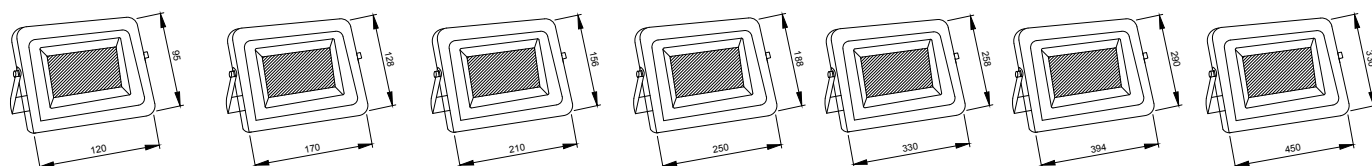

## LIGHT SOURCES

Fig 1

Fig 2

Fig 3

Fig 4

Dimension measurements in Millimetres

W - White | WW - Warm White | DL - Daylight | B - Blue | R - Red | G - Green | P - Pink