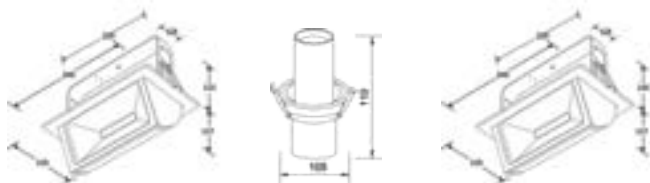

LED COB WALL WASHER  
LIGHT SOURCES

Fig 1

Fig 2

Fig 3

Dimension measurements in Millimetres

W - White | WW - Warm White | DL - Daylight | B - Blue | R - Red | G - Green | P - Pink

LED COB WALL WASHER	Wattage	Height	Width	Base	Lumens	Light Color	Fig
SLEDCOB4067-40W LED COB WALL WASHER WHITE	40W	115	240X150	220X125	3200	W	1
SLEDCOB4068-40W LED COB WALL WASHER WARM WHITE	40W	115	240X150	220X125	3200	WW	1
SLEDCOB4152 - 15W LED FULL MOON ZOOM WHITE	15W	110	105	90	1200	W	2
SLEDCOB4153 - 15W LED FULL MOON ZOOM WARM WHITE	15W	110	105	90	1200	WW	2
SLEDCOB4011-30W LED RECT WALL WASHER -WHITE	30W	145	240X150	220X125	2400	W	3
SLEDCOB4012-30W LED RECT WALL WASHER -W.W	30W	145	240X150	220X125	2400	WW	3