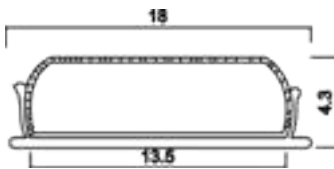

SLEDAP032

Dimension measurements in Millimetres

W - White | WW - Warm White | DL - Daylight | B - Blue | R - Red | G - Green | P - Pink

LED PROFILES FOR STRIP

	Inner Width	Height	Outer Width	Fig
SLEDAP029-1 METER SUPER WIDE AL PROFILE FOR STRIP	35	35	43	1
SLEDAP030-FROSTED COVER FOR SUPER WIDE PROFILE	35	5	35.2	2
SLEDAP031-END CAP FOR SUPER WIDE PROFILE	35	5	0	3
SLEDAP032-1 METER BENDABLE AL PROFILE FOR LED STRIP	13.5	5	18	4
SLEDAP033-MOUNTING CLIPS FOR BENDABLE PROFILE	0	3	18	5
SLEDAP034-END CAPS FOR BENDABLE PROFILE	0	5	18	6