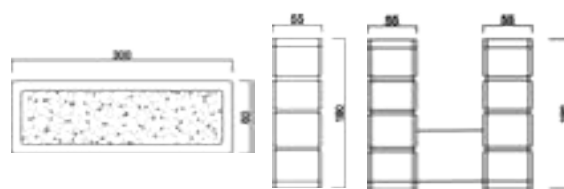

Dimension measurements in Millimetres

W - White | WW - Warm White | DL - Daylight | B - Blue | R - Red | G - Green | P - Pink

LED INDOOR FIXTURE	Wattage	Height	Width	Base	Lumens	Light Color	Fig
SLEDIF086-24W OVALITE INDOOR WALL LITE WARM	24W	380	345	-	2160	WW	1
SLEDIF087-10W LED KRYSTAL SQUARE FIXTURE WARM	10W	125	90	-	900	WW	2
SLEDIF088-20W LED KRYSTAL DBL SQUARE FIXTURE WARM	20W	100	250	-	1800	WW	3
SLEDIF089-12W LED KRYSTAL RECTANGLE FIXTURE WARM	12W	60	300	-	1080	WW	4
SLEDIF091-10W LED KRYSTAL LINEAR FIXTURE WARM	10W	180	55	-	900	WW	5
SLEDIF092-20W LED KRYSTAL DBL LINEAR FIXTURE WARM	20W	180	210	-	1800	WW	6