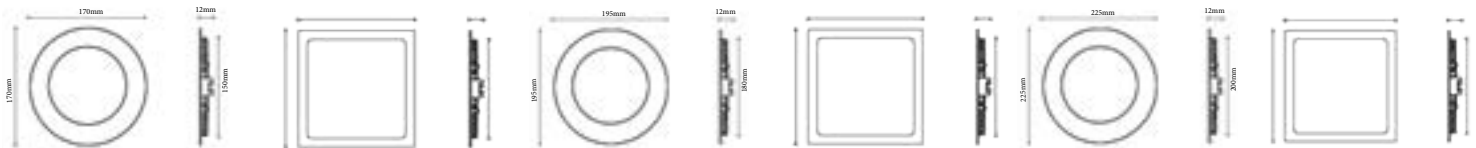

Dimension measurements in Millimetres

W - White | WW - Warm White | DL - Daylight | B - Blue | R - Red | G - Green | P - Pink

LED SCLASS PANEL LITE

LED SCLASS PANEL LITE	Wattage	Height	Width	Base	Lumens	Light Color	Fig
SLEDPSCLS021-12W LED SCLASS RD PANEL WHITE	12W	12	170	150	1200	W	1
SLEDPSCLS022-12W LED SCLASS RD PANEL W/W	12W	12	170	150	1200	WW	1
SLEDPSCLS038 12W LED SCLASS RD DAYLIGHT PANEL 42K	12W	12	170	150	1200	DL	1
SLEDPSCLS023-12W LED SCLASS SQ PANEL WHITE	12W	12	170	145	1200	W	2
SLEDPSCLS024-12W LED SCLASS SQ PANEL W/W	12W	12	170	145	1200	WW	2
SLEDPSCLS041 12W LED SCLASS SQ DAYLIGHT PANEL 42K	12W	12	170	145	1200	DL	2
SLEDPSCLS005--15W LED SCLASS RD PANEL-WHITE	15W	13	195	180	1500	W	1
SLEDPSCLS006-15W LED SCLASS RD PANEL-W.W	15W	13	195	180	1500	WW	2
SLEDPSCLS007--15W LED SCLASS SQ PANEL-WHITE	15W	13	195	180	1500	W	2
SLEDPSCLS008--15W LED SCLASS SQ PANEL-W.W	15W	13	195	180	1500	WW	2
SLEDPSCLS009--18W LED SCLASS RD PANEL-WHITE	18W	13	225	200	1800	W	1
SLEDPSCLS010--18W LED SCLASS RD PANEL-W.W	18W	13	225	200	1800	WW	1
SLEDPSCLS039 18W LED SCLASS RD DAYLIGHT PANEL 42K	18W	13	225	200	1800	DL	1
SLEDPSCLS011--18W LED SCLASS SQ PANEL-WHITE	18W	13	225	200	1800	W	2
SLEDPSCLS012--18W LED SCLASS SQ PANEL-W.W	18W	13	225	200	1800	WW	2
SLEDPSCLS042 18W LED SCLASS SQ DAYLIGHT PANEL 42K	18W	13	225	200	1800	DL	2