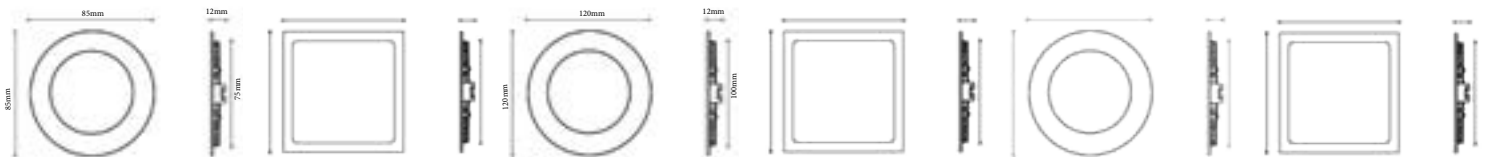

Dimension measurements in Millimetres

W - White | WW - Warm White | DL - Daylight | B - Blue | R - Red | G - Green | P - Pink

LED ECLASS PANEL LITE	Wattage	Height	Width	Base	Lumens	Light Color	Fig
SLEDPECLS001-3W LED ECLASS ECO PANEL RD WHITE	3W	12	85	75	240	W	1
SLEDPECLS002-3W LED ECLASS ECO PANEL RD W/WH	3W	12	85	75	240	WW	1
SLEDPECLS035-3W LED ECLASS ECO ROUND PANEL 42K	3W	12	85	75	240	DL	1
SLEDPECLS003-3W LED ECLASS ECO PANEL SQ WHITE	3W	12	85	75	240	W	2
SLEDPECLS004-3W LED ECLASS ECO PANEL SQ W/WH	3W	12	85	75	240	WW	2
SLEDPECLS036-3W LED ECLASS ECO SQUARE PANEL 42K	3W	12	85	75	240	DL	2
SLEDPECLS005-6W LED ECLASS ECO PANEL RD WHITE	6W	12	120	100	480	W	1
SLEDPECLS006-6W LED ECLASS ECO PANEL RD W/WH	6W	12	120	100	480	WW	1
SLEDPECLS037-6W LED ECLASS ECO ROUND PANEL 42K	6W	12	120	100	480	DL	1
SLEDPECLS007-6W LED ECLASS ECO PANEL SQ PANEL WHIT	6W	12	120	100	480	W	2
SLEDPECLS008-6W LED ECLASS ECO PANEL SQ PANEL W/WH	6W	12	120	100	480	WW	2
SLEDPECLS038-6W LED ECLASS ECO SQUARE PANEL 42K	6W	12	120	100	480	DL	2
SLEDPECLS009-9W LED ECLASS ECO PANEL RD PANEL WHIT	9W	12	150	130	720	W	1
SLEDPECLS039-9W LED ECLASS ECO ROUND PANEL 42K	9W	12	150	130	720	DL	1
SLEDPECLS010-9W LED ECLASS ECO PANEL SQ PANEL WHIT	9W	12	150	130	720	W	2