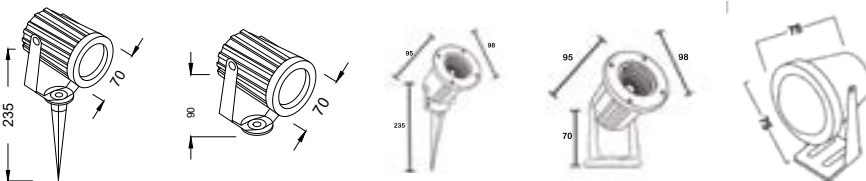

# LED OUTDOOR WALL WASHER LIGHT SOURCES

Fig 1

Fig 2

Fig 3

Fig 4

Fig 5

Dimension measurements in Millimetres

W - White | WW - Warm White | DL - Daylight | B - Blue | R - Red | G - Green | P - Pink