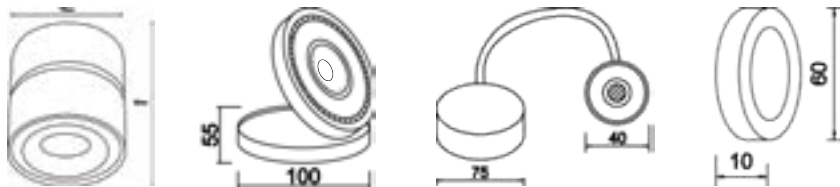

Dimension measurements in Millimetres

W - White | WW - Warm White | DL - Daylight | B - Blue | R - Red | G - Green | P - Pink

LED SURFACE FIXTURES

LED SURFACE FIXTURES	Wattage	Height	Width	Base	Lumens	Light Color	Fig
SLEDSL017-23W LED TELESPIC ROUND WARM	23W	180	110	-	2070	WW	1
SLEDSL018-23W LED TELESPIC ROUND WHITE	23W	180	110	-	2070	W	1
SLEDSL064 - 12W LED TELESPIC ROUND WHITE	12W	55	100	-	1080	W	2
SLEDSL065-12W LED TELESPIC ROUND WARM WHITE	12W	55	100	-	1080	WW	2
SLEDSL066 - 7W HIBRITE BEDSIDE LAMP WHITE	7W	515	60	-	630	W	3
SLEDSL067 - 7W HIBRITE BEDSIDE LAMP WARM WHITE	7W	515	60	-	630	WW	3
SLEDSL070-3W LED MICRA SURFACE ROUND WHITE	3W	10	60	-	270	W	4
SLEDSL071-3W LED MICRA SURFACE ROUND W/W	3W	10	60	-	270	WW	4
SLEDSL072-3W LED MICRA SURFACE ROUND 4200K	3W	10	60	-	270	DL	4
SLEDSL073-3W LED MICRA SURFACE ROUND RED	3W	10	60	-	270	R	4
SLEDSL074-3W LED MICRA SURFACE ROUND BLUE	3W	10	60	-	270	B	4
SLEDSL075-3W LED MICRA SURFACE ROUND GREEN	3W	10	60	-	270	G	4
SLEDSL076-3W LED MICRA SURFACE ROUND PINK	3W	10	60	-	270	P	4