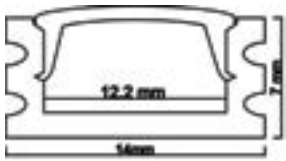

SLEDAP001

Dimension measurements in Millimetres

W - White | WW - Warm White | DL - Daylight | B - Blue | R - Red | G - Green | P - Pink

LED PROFILES FOR STRIP

LED PROFILES FOR STRIP	Inner Width	Height	Outer Width	Fig
SLEDAP001-1MTR AL PROFILE FOR LED STRIP(3528/5050)	12.2	7	17.5	1
SLEDAP002-1 MTR FROSTED ACRYLIC COVER FOR PROFIL	0	0	18	2
SLEDAP003-1 MTR FROSTED CLEAR COVER FOR PROFILE	0	0	18	3
SLEDAP004-END CAP FOR AL PROFILES	0	16	30	4
SLEDAP005-CLAMP FOR AL PROFILES	0	0	0	5
SLEDAP006-1 METER WIDE AL PROFILE FOR 5050 LED STR	12.2	7	17.5	6
SLEDAP007-1 METER WIDE FROSTED ARYLIC COVER FOR WI	0	0	17.5	2
SLEDAP008-1 METER WIDE CLEAR ARYLIC COVER FOR WIDE	0	0	17.5	3