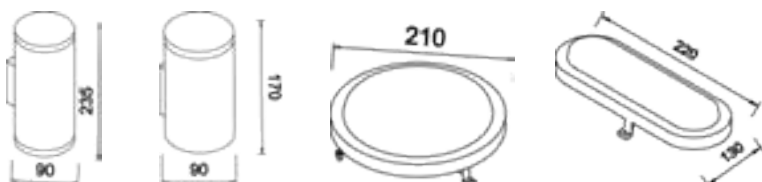

LED OUTDOOR ECO  
LIGHT SOURCES

Fig 1

Fig 2

Fig 3

Fig 4

Dimension measurements in Millimetres

W - White | WW - Warm White | DL - Daylight | B - Blue | R - Red | G - Green | P - Pink

LED OUTDOOR ECO FIXTURE	Wattage	Height	Width	Depth	Lumens	IP	Light Color	Fig
SLEDOF266-12W LED ROUND PILLARLITE UP&DOWN WARM WH	12W	230	90	110	1080	44	WW	1
SLEDOF267-6W LED ROUND PILLARLITE UP/DOWN WARM WHI	6W	170	90	110	540	44	WW	2
SLEDOF274-12W LED RD OSMIUM BULKHEAD WITH LEGS WW	12W	200	200	90	1080	44	WW	3
SLEDOF275-12W LED OV RHENIUM BULKHEAD WITH LEGS WW	12W	200	130	90	1080	44	WW	4