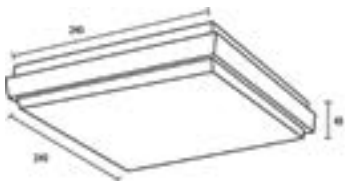

Dimension measurements in Millimetres

W - White | WW - Warm White | DL - Daylight | B - Blue | R - Red | G - Green | P - Pink

LED OUTDOOR FIXTURE	Wattage	Height	Width	Depth	Lumens	IP	Light Color	Fig
SLEDOF186-20W LED OUTDOOR CEILING LAMP WARM	20W	240	240	45	1800	44	WW	1
SLEDOF187-7W LED KYRO WALL LAMP WARM	7W		85	220	630	44	WW	2
SLEDOF188-5W LED ONE WAY LIGHTER WARM	5W	75	105		450	44	WW	3
SLEDOF189-2X5W LED UP DOWN LIGHTER WARM	2X5W		75	200	900	44	WW	4
SLEDOF190-7W LED INTERCHANGABLE WALL LITE WARM	7W		Dia 150	65	630	44	WW	5
SLEDOF191-8W LED CRESTLINE OUTDOOR WALL LITE	8W		200	120	720	44	WW	6