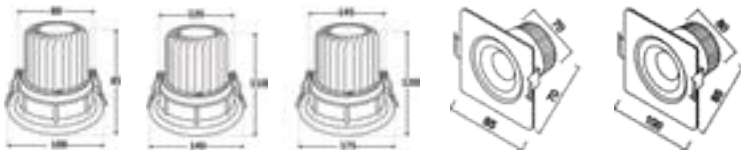

### LED COB RHODIUM SERIES

LED COB RHODIUM SERIES	Wattage	Height	Width	Base	Lumens	Light Color	Fig
SLEDCOBRD050 - 1X2W LED COB LOUVRE SERIES W/W	1X2W	40	40	30	160	W	1
SLEDCOBRD051 - 1X2W LED LOUVRE SERIES WHITE	1X2W	40	40	30	160	WW	1
SLEDCOBRD001-2X2W LED COB LOUVRE SERIES WHITE	2X2W	40	75X40	65X30	320	W	2
SLEDCOBRD002-2X2W LED COB LOUVRE SERIES WARM WHITE	2X2W	40	75X40	65X30	320	WW	2
SLEDCOBRD003-5X2W LED COB LOUVRE SERIES WHITE	5X2W	40	145X40	135X30	800	W	3
SLEDCOBRD004-5X2W LED COB LOUVRE SERIES WARM WHITE	5X2W	40	145X40	135X30	800	WW	3
SLEDCOBRD005-10X2W LED COB LOUVRE SERIES WHITE	10X2W	40	280X40	265X30	1600	W	4
SLEDCOBRD006-10X2W LED COB LOUVRE SERIES WARM WHIT	10X2W	40	280X40	265X30	1600	WW	4
SLEDCOBRD007-10X2W LED COB MVBL LOUVRE SERIES WHIT	10X2W	105	300X45	285X35	1600	W	5
SLEDCOBRD008A-10X2W LED COB MVBL LOUVRE SERIES WAR	10X2W	105	300X45	285X35	1600	WW	5
SLEDCOBRD008-7W LED COB DEEP RD SERIES ROUND WHITE	7W	70	85	70	560	W	6
SLEDCOBRD009-7W LED COB DEEP RD SERIES ROUND DAYLI	7W	70	85	70	560	DL	6
SLEDCOBRD010-7W LED COB DEEP RD SERIESROUND WARM W7W	7W	70	85	70	560	WW	6

LED COB RHODIUM  
LIGHT SOURCES

Fig 1

Fig 2

Fig 3

Fig 4

Fig 5

Dimension measurements in Millimetres

W - White | WW - Warm White | DL - Daylight | B - Blue | R - Red | G - Green | P - Pink