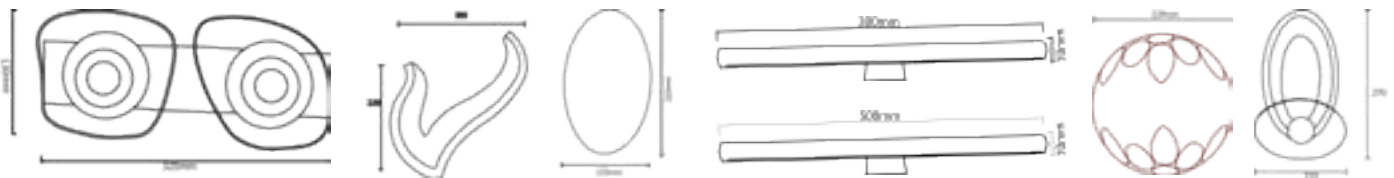

Dimension measurements in Millimetres

W - White | WW - Warm White | DL - Daylight | B - Blue | R - Red | G - Green | P - Pink

LED INDOOR FIXTURE	Wattage	Height	Width	Base	Lumens	Light Color	Fig
SLEDIF077-10W LED AMEOBA WALL LAMP WARM	10W	130	320	-	900	WW	1
SLEDIF078-6W LED VICTRONIX WALL LAMP WARM	6W	220	395	-	540	WW	2
SLEDIF079-5W LED OVALUX WALL LAMP WARM	5W	210	125	-	450	WW	3
SLEDIF080-5W LED PRONTO SERIES WARM WHITE	5W	70	300	-	450	WW	4
SLEDIF081-5W LED PRONTO SERIES WHITE	5W	70	300	-	450	WW	4
SLEDIF082-8W LED PRONTO SERIES WARM WHITE	8W	70	500	-	720	WW	4
SLEDIF083-8W LED PRONTO SERIES WHITE	8W	70	500	-	720	W	4
SLEDIF084-20W LED DECO WALL LITE WARM	20W	124	124	-	1800	WW	5
SLEDIF085-8W OVALITE INDOOR WALL LITE WARM	8W	270	155	-	720	WW	6