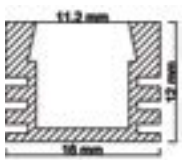

SLEDAP011

Dimension measurements in Millimetres

W - White | WW - Warm White | DL - Daylight | B - Blue | R - Red | G - Green | P - Pink

LED PROFILES FOR STRIP

LED PROFILES FOR STRIP	Inner Width	Height	Outer Width	Fig
SLEDAP009-END CAP FOR WIDE AL PROFILE	0	7.06	17	1
SLEDAP010-CLAMP FOR WIDE AL PROFILE	0	0	0	2
SLEDAP011-1 METER AL PROFILE EXTRA WIDE FOR LED ST	13	12	16	3
SLEDAP012-1 METER FROSTED ACR COVER FOR EXTRA WIDE	0	0	16	4
SLEDAP013-1 METER CLEAR ACR COVER FOR EXTRA WIDE A	0	0	16	5
SLEDAP014-END CAP FOR EXTRA WIDE AL PROFILE	0	10	17	1
SLEDAP015-CLAMP FOR EXTRA WIDE AL PROFILE	0	0	0	2
SLEDAP016-1 METER AL PROFILE DEEPER FOR LED STRIPS	16	18	27	6