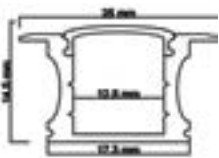

SLEDAP035A