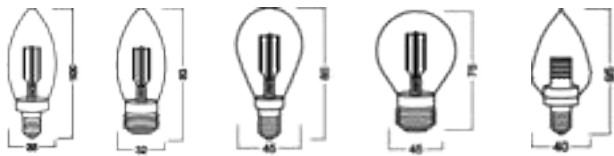

DIMMABLE LED LAMPS  
LIGHT SOURCES

Fig 1

Fig 2

Fig 3

Fig 4

Fig 5

Dimension measurements in Millimetres

W - White | WW - Warm White | DL - Daylight | B - Blue | R - Red | G - Green | P - Pink