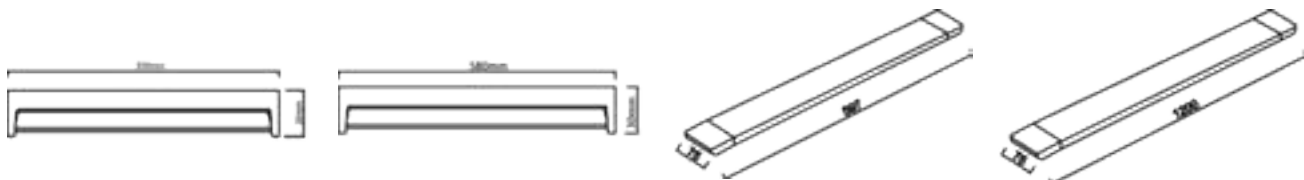

Dimension measurements in Millimetres

W - White | WW - Warm White | DL - Daylight | B - Blue | R - Red | G - Green | P - Pink

FANCY T5-T8	Wattage	Height	Width	Base	Lumens	Light Color	Fig
SLEDTF5099-5W LED FROSTED SWIVY WHITE	5W	350	30	-	450	W	1
SLEDTF5100-10W LED FROSTED SWIVY WHITE	10W	580	30	-	900	W	2
SLEDTF5103 - 27W NLED HIBRITE FLATLITE WHITE	27W	597	75	-	2430	W	3
SLEDTF5104 - 54W LED HIBRITE FLATLITE WHITE	54W	1200	75	-	4860	W	3