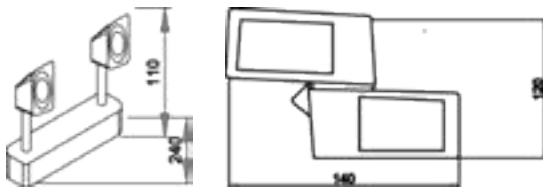

Dimension measurements in Millimetres

W - White | WW - Warm White | DL - Daylight | B - Blue | R - Red | G - Green | P - Pink

LED INDOOR FIXTURE	Wattage	Height	Width	Base	Lumens	Light Color	Fig
SLEDIF105-2X5W LED SPOTRON LED WALL LITE WARM WHIT	2X5W	110	240	-	900	WW	1
SLEDIF106-18W LED FLIPPER WALL LITE WARM WHITE	18W	120	310	-	1620	WW	2
SLEDIF016-3X1W LED AMTRET WALL LITE-WHITE	3X1W	30	460	-	270	W	3
SLEDIF017-3X1W LED AMTRET WALL LITE-W.W	3X1W	30	460	-	270	WW	3
SLEDIF018-3X1W LED TRITRET WALL LITE-WHITE	3X1W	30	460	-	270	W	3
SLEDIF019-3X1W LED TRITRET WALL LITE-W.W	3X1W	30	460	-	270	WW	3