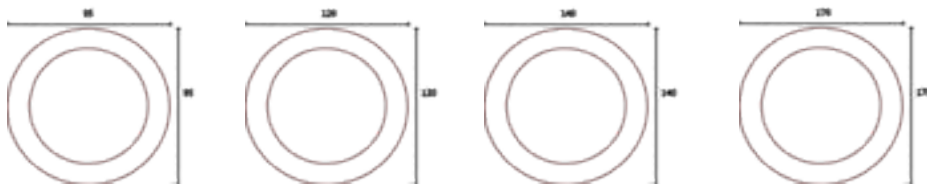

Dimension measurements in Millimetres

W - White | WW - Warm White | DL - Daylight | B - Blue | R - Red | G - Green | P - Pink

LED X1 PANEL FIXTURES

LED X1 PANEL FIXTURES	Wattage	Height	Width	Base	Lumens	Light Color	Fig
SLEDXPNL001-3W X1 LED PANEL RD WHITE	3W	10	95	80	180	W	1
SLEDXPNL002-3W X1 LED PANEL RD WARM WHITE	3W	10	95	80	180	WW	1
SLEDXPNL003-3W X1 LED PANEL RD DAYLIGHT	3W	10	95	80	180	DL	1
SLEDXPNL004-6W X1 LED PANEL RD WHITE	6W	12	120	100	360	W	1
SLEDXPNL005-6W X1 LED PANEL RD WARM WHITE	6W	12	120	100	360	WW	1
SLEDXPNL006-6W X1 LED PANEL RD DAYLIGHT	6W	12	120	100	360	DL	1
SLEDXPNL007-9W X1 LED PANEL RD WHITE	9W	13	140	120	540	W	2
SLEDXPNL008-9W X1 LED PANEL RD WARM WHITE	9W	13	140	120	540	WW	2
SLEDXPNL009-9W X1 LED PANEL RD DAYLIGHT	9W	13	140	120	540	DL	2
SLEDXPNL010-12W X1 LED PANEL RD WHITE	12W	14	170	150	720	W	2
SLEDXPNL011-12W X1 LED PANEL RD WARM WHITE	12W	14	170	150	720	WW	2
SLEDXPNL012-12W X1 LED PANEL RD DAYLIGHT	12W	14	170	150	720	DL	2