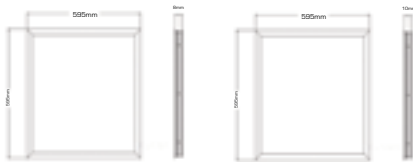

Dimension measurements in Millimetres

W - White | WW - Warm White | DL - Daylight | B - Blue | R - Red | G - Green | P - Pink

LED PANEL FIXTURES

	Wattage	Height	Width	Base	Lumens	Light Color	Fig
SLEDPNL1038-40WPANELCOLORCHANGING&DIMMABLEW/WW/DL	40W	8	600	595	3200	W/WW/DL	1
SLEDPNL1039-LED REMOTE FOR 40W COLORCHANGING PANEL	-	-	-	-	-		2
SLEDPNL 1041-WHITE 2x2 40W LED ECO - CH SURFACE PANEL	40W	12	600X600	-	3200	WH	3
SLEDPNL 1042-W.WHITE 2x2 40W LED ECO - CH SURFACE PANEL	40W	12	600X600	-	3200	WW	3