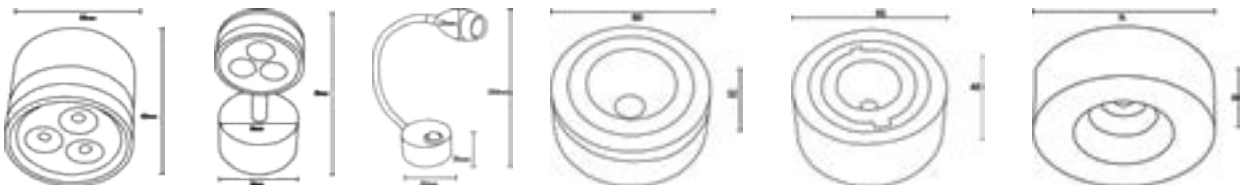

Dimension measurements in Millimetres

W - White | WW - Warm White | DL - Daylight | B - Blue | R - Red | G - Green | P - Pink

LED SURFACE FIXTURES

LED SURFACE FIXTURES	Wattage	Height	Width	Base	Lumens	Light Color	Fig
SMRLL104- 3W LED SURFACE MOUNTING WHITE	3W	60	45	-	270	W	1
SMRLL105- 3W LED SURFACE MOUNTING WARM WHITE	3W	60	45	-	270	WW	1
SMRLL108- 3W BEDSIDE MINI WITH DR WARM WHITE	3W	128	60	-	270	WW	2
SMRLL109- 3W LED BEDSIDE MINI WITH DR WHITE	3W	128	60	-	270	W	2
SMRLL125- 3W BEDSIDE ECONOMY WHITE	3W	50	100	-	270	W	3
SMRLL126- 3W LED BEDSIDE ECONOMY WW	3W	50	100	-	270	WW	3
SLEDSL001-5W COB SURFACE LIGHT-WHITE	5W	32	80	-	450	W	4
SLEDSL002-5W COB SURFACE LIGHT-W.W	5W	32	80	-	450	WW	4
SLEDSL003-6W LED COB SURFACE TURNTABLE WHITE	5W	40	95	-	540	W	5
SLEDSL004-6W LED COB SURFACE TURNTABLE WARM WHITE	5W	40	95	-	540	WW	5
SLEDSL005-5W LED MINI RD SURFACE SPOT W/WHITE	5W	26	75	-	450	WW	6
SLEDSL006-5W LED MINI RD SURFACE SPOT WHITE	5W	26	75	-	450	W	6