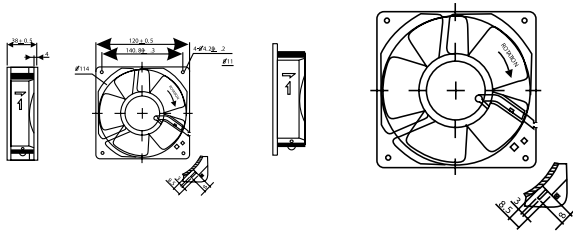

Dimension measurements in Millimetres

W - White | WW - Warm White | DL - Daylight | B - Blue | R - Red | G - Green | P - Pink

AXIAL FANS	Size	V-AC	Wattage	Current	Speed	Airflow	Noise	Weight	Fig
F4AX-4" AXIAL EXHAUST FAN	120X120X38	220V 50HZ	20W	110	2400	80	45	550	1
F8AX8" AXIAL EXHAUST FAN	220X220X60	220V 50HZ	22W	140	2300	150	3856	900	2
F6AX-6" AXIAL EXHAUST SQUARE FAN	172X172X55	220V 50HZ	22W	2050	2050	340	-	1300	3