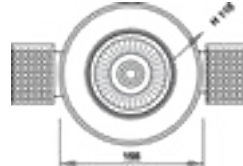

Dimension measurements in Millimetres

W - White | WW - Warm White | DL - Daylight | B - Blue | R - Red | G - Green | P - Pink

LED COB RHODIUM SERIES

LED COB RHODIUM SERIES	Wattage	Height	Width	Base	Lumens	Light Color	Fig
SLEDCOBRD026-20W LED COB DEEP RD SERIES SQUARE WHI	20W	105	140	110	1600	W	1
SLEDCOBRD027-20W LED COB DEEP RD SERIES SQUARE DA	20W	105	140	110	1600	DL	1
SLEDCOBRD028-20W LED COB DEEP RD SERIES SQUARE WAR	20W	105	140	110	1600	WW	1
SLEDCOBRD029-30W LED COB DEEP RD SERIES SQUARE WH	30W	120	175	145	2400	W	2
SLEDCOBRD030-30W LED COB DEEP RD SERIES SQUARE DAY	30W	120	175	145	2400	DL	2
SLEDCOBRD031-30W LED COB DEEP RD SERIES SQUARE WA	30W	120	175	145	2400	WW	2
SLEDCOBRD032-12W LED COB CHROME DEEP SERIES WHITE	12W	60	125	100	960	W	3
SLEDCOBRD033-12W LED COB CHROME DEEP SERIES WARM W	12W	60	125	100	960	WW	3
SLEDCOBRD034-40W LED COB CHROME DEEP SERIES WHITE	40W	90	200	175	3200	W	4
SLEDCOBRD035-40W LED COB CHROME DEEP SERIES WARM W	40W	90	200	175	3200	WW	4
SLEDCOBRD036-60W LED COB CHROME DEEP SERIES WHITE	60W	115	225	200	4800	W	5
SLEDCOBRD037-60W LED COB CHROME DEEP SERIES WARM W	60W	115	225	200	4800	WW	5
SLEDCOBRD038-30W LED COB TRU TRIM RD FIX SR111 WHI	30W	115	155	145	2400	W	6
SLEDCOBRD039-30W LED COB TRU TRIM FIX RD SR111 WAR	30W	115	155	145	2400	WW	6
SLEDCOBRD040-30W LED COB TRU TRIM FIX RD SR111 DAY	30W	115	155	145	2400	DL	6