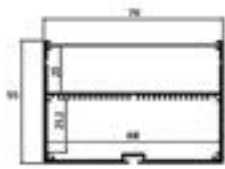

SLEDAP047

Dimension measurements in Millimetres

W - White | WW - Warm White | DL - Daylight | B - Blue | R - Red | G - Green | P - Pink

LED PROFILES FOR STRIP

	Inner Width	Height	Outer Width	Fig
SLEDAP040-FROSTED COVER 1 MTR FOR DEEP CONCEALED P	50	4	0	1
SLEDAP041-END CAP FOR DEEP CONCEALED PROFILE	0	75	65	2
SLEDAP042-SPRING CLIP FOR DEEP CONCEALED PROFILE	0	0	0	3
SLEDAP043-40MM LED CONCEALED SUSPENDE AL PROFILE	39	25	40	4
SLEDAP044-FROSTED COVER FOR 40MM CONCEALED SUS PRO	-	-	40	1
SLEDAP045-END CAP FOR 40MM CONCEALED PROFILE	-	58	40	5
SLEDAP046-SUSPENSION CLIP FOR 40MM CONCEALED PROFI	-	-	-	6
SLEDAP047-70MM LED CONCEALED SUSPENDE AL PROFILE	68	55	70	4
SLEDAP048-FROSTED COVER FOR 70MM CONCEALED SUS PRO	-	-	70	1
SLEDAP049-END CAP FOR 70MM CONCEALED PROFILE	-	57	71	5
SLEDAP050-SUSPENSION CLIP FOR 70MM CONCEALED PROFI	-	-	-	6
SLEDAP051-100MM LED CONCEALED SUSPENDE AL PROFILE	96	55	100	4
SLEDAP052-FROSTED COVER FOR 100MM CONCEALED SUS PR	-	-	100	1
SLEDAP053-END CAP FOR 100MM CONCEALED PROFILE	-	57	101	5
SLEDAP054-SUSPENSION CLIP FOR 100MM CONCEALED PROF	-	-	-	6