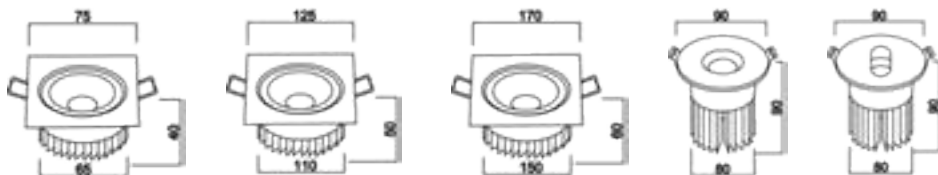

LED COB PRIME SERIES  
LIGHT SOURCES

Fig 1

Fig 2

Fig 3

Dimension measurements in Millimetres

W - White | WW - Warm White | DL - Daylight | B - Blue | R - Red | G - Green | P - Pink

LED COB PRIME SERIES	Wattage	Height	Width	Base	Lumens	Light Color	Fig
SLEDCOB4084-5W LED COB SCLASS SQ WARM WHITE	5W	40	75	65	400	WW	1
SLEDCOB4085-5W LED COB SCLASS SQ DAYLIGHT	5W	40	75	65	400	DL	1
SLEDCOB4086-5W LED COB SCLASS SQ WHITE	5W	40	75	65	400	W	1
SLEDCOB4087-15W LED COB SCLASS SQ WARM WHITE	15W	50	125	110	1200	WW	1
SLEDCOB4088-15W LED COB SCLASS SQ DAYLIGHT	15W	50	125	110	1200	DL	1
SLEDCOB4089-15W LED COB SCLASS SQ WHITE	15W	50	125	110	1200	W	1
SLEDCOB4090-25W LED COB SCLASS SQ WARM WHITE	25W	60	170	150	2000	WW	1
SLEDCOB4091-25W LED COB SCLASS SQ DAYLIGHT	25W	60	170	150	2000	DL	1
SLEDCOB4092-25W LED COB SCLASS SQ WHITE	25W	60	170	150	2000	W	1
SLEDCOB4148-10W LED COB ROUND CUT DEEP D/L WHITE	10W	90	90	80	800	W	2
SLEDCOB4149-10W LED COB ROUND CUT DEEP D/L WARM WH	10W	90	90	80	800	WW	2
SLEDCOB4150-10W LED COB U PIN HOLE CUT DEEP D/L WH	10W	90	90	80	800	W	3
SLEDCOB4151-10W LED COB U PIN HOLE CUT DEEP D/L WW	10W	90	90	80	800	WW	3